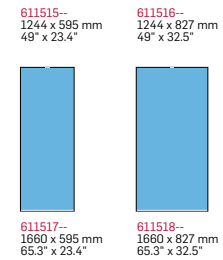

Post and Panel / Monolith
 Wall mounted
 b: = Foot for concrete

Clearance 761mm / 30"

See more wall panel sizes under Macer Interior

Clearance 500 mm / 20"

Aluminium panel incl. topbracket without lock

Material	Aluminium
Colours	All standard colours
Texting of panels	All texting technologies