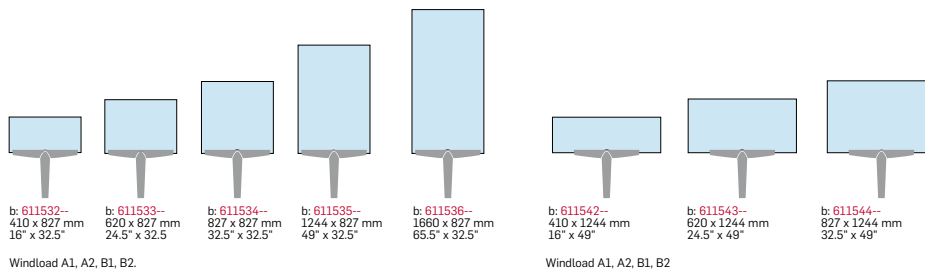

Post and Panel / Monolith
 Wall mounted
 b: = Foot for concrete

Clearance 761mm / 30"

See more wall panel sizes under Macer Interior

Clearance 500 mm / 20"

Aluminium panel incl. topbracket without lock

Material	Aluminium
Colours	All standard colours
Texting of panels	All texting technologies