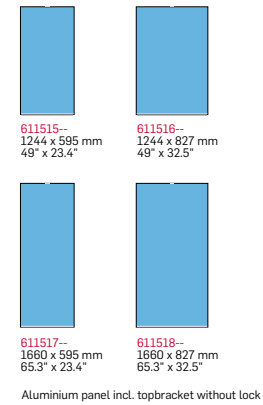

Post and Panel / Monolith
  Wall mounted
 b: = Foot for concrete

Clearance 761mm / 30"

See more wall panel sizes under Macer Interior

Clearance 500 mm / 20"

Material	Aluminium
Colours	All standard colours
Texting of panels	All texting technologies