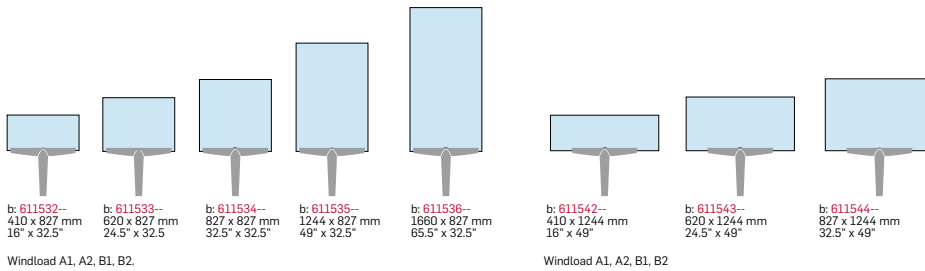

Post and Panel / Monolith
  Wall mounted
 b: = Foot for concrete

Clearance 761mm / 30"

See more wall panel sizes under Macer Interior

Clearance 500 mm / 20"

Material	Aluminium
Colours	All standard colours
Texting of panels	All texting technologies