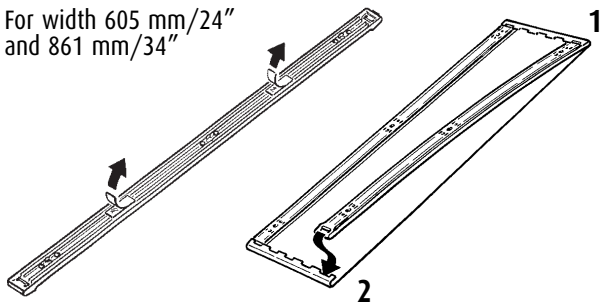

Gulvstativ

Installation Instructions

Montageanleitung

Instructions de montage

Istruzioni di montaggio

Monteringsvejledning

2

For width 605 mm/24"
and 861 mm/34"

3

1

2

For width 605 mm/24"
and
861 mm/34"

3

For width 605 mm/24"
and 861 mm/34"

4