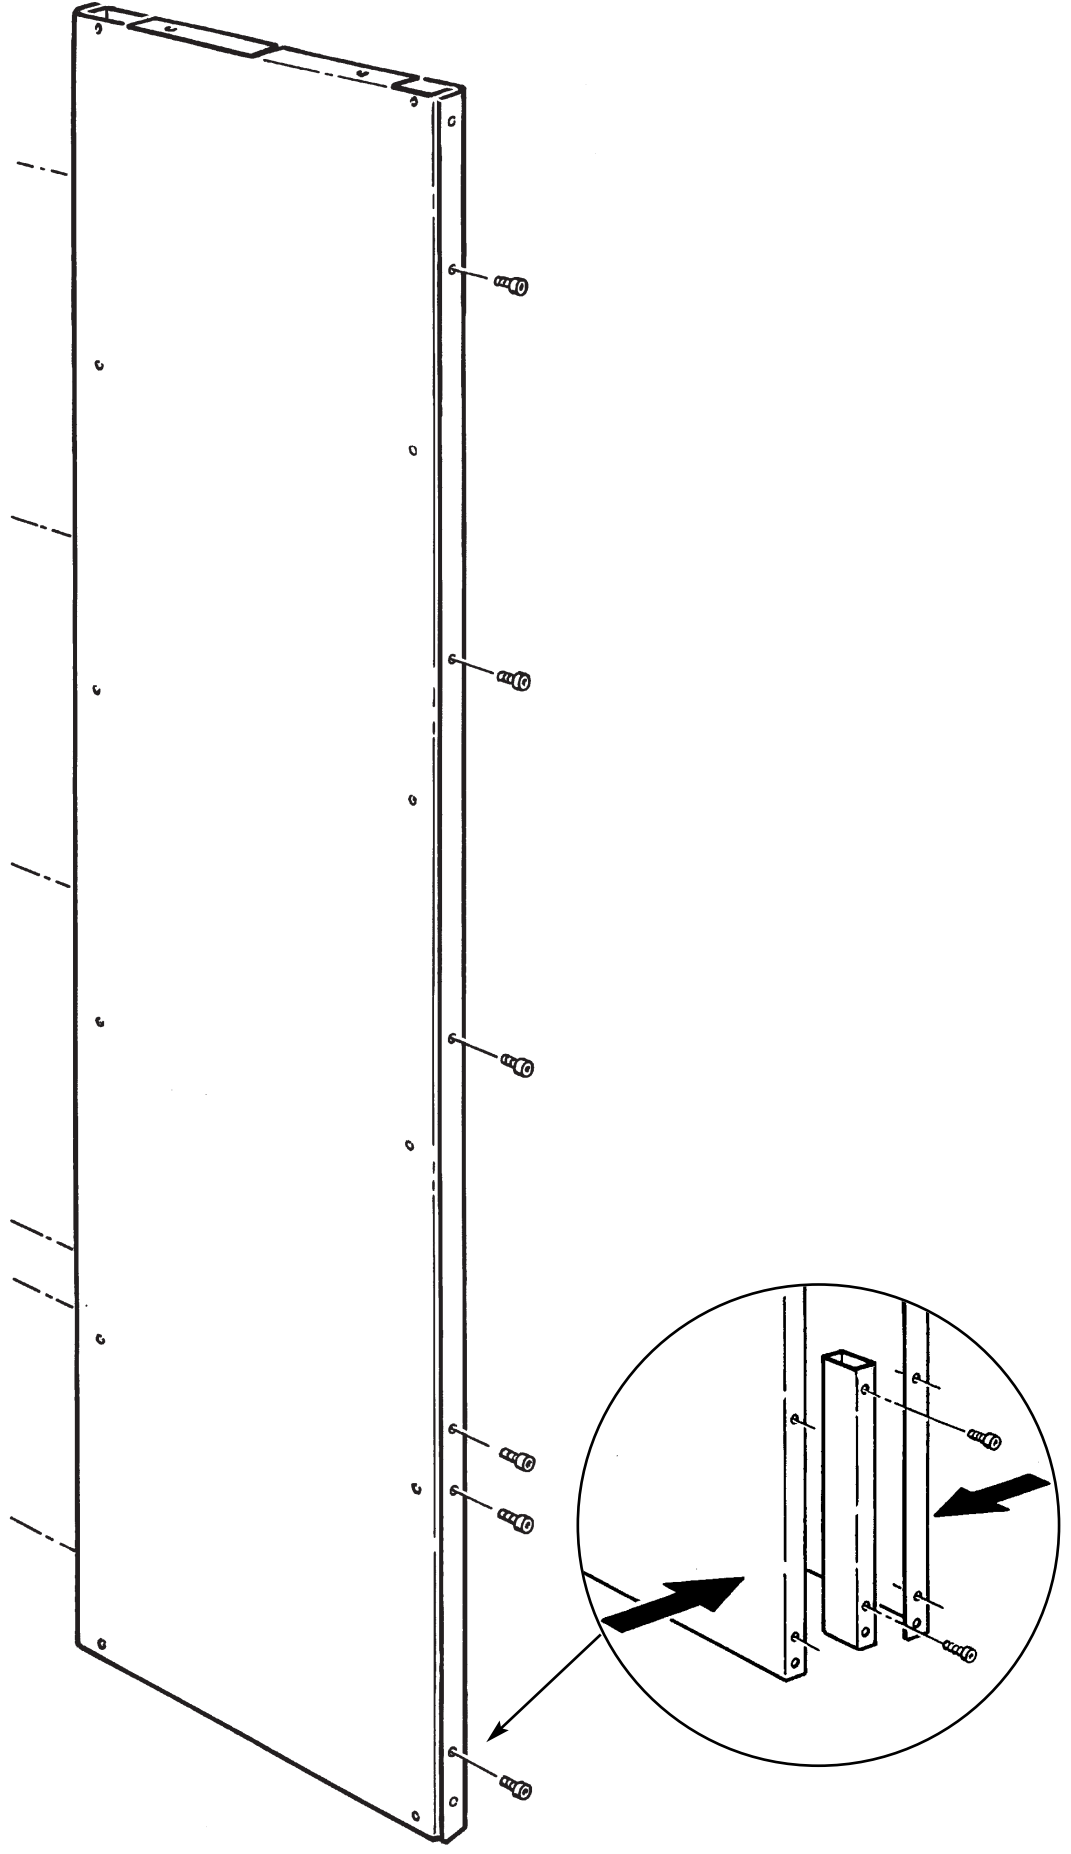

1

2

3

W	X
445 mm/17 1/2"	297,5 mm/11 3/4"
605 mm/24"	467,5 mm/18 3/4"
861 mm/34"	723,5 mm/28 1/2"

4

For width 605 mm/24"
and 861 mm/34"

5

A

5

Messenger Interior

Monolith	Installation Instructions
Monolith	Montageanleitung
Monolith	Instructions de montage
Monolith	Istruzioni di montaggio
Monolith	Monteringsvejledning

1

2

3

For width 605 mm/24''

4