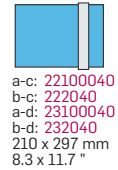

* New sign types / elements in GSF