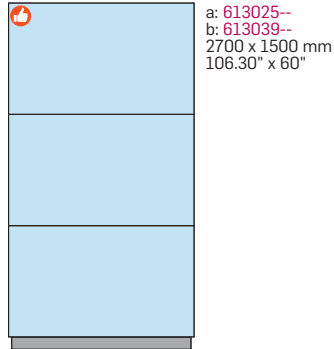

Post and Panel / Monolith

a: = 2 Ground sleeves for concrete
b: = 2 Feet for concrete

Nice price

Width 1500 mm / 60"

a: 613026--
b: 613040--
3600 x 1500 mm
141" x 60"

Monolith 104 mm / 4.1"
Windload: A1, B1