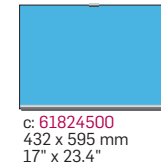

- Paperflex 2 x 3 mm / 0.11" Glass
- Suspended 2 x 4 mm / 0.15" Glass
- Wall 1 x 6 mm / 0.24" Glass
- Desk sign 1 x 6 mm / 0.24" Glass
- Projected sign 2 x 3 mm / 0.11" Glass

t = Transparent (glass on glass)
w = White (White foil between)
c = Incl. topbracket without lock
d = Incl. topbracket with lock

Material	Glass
Colours	-
Bracket and top	27-0075/15 (Dark grey)
Texting of panels	Vinyl