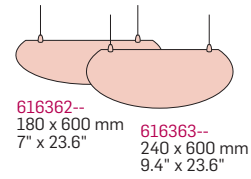

Suspended Sign
Double sided
Alu. panel painted
Wire included