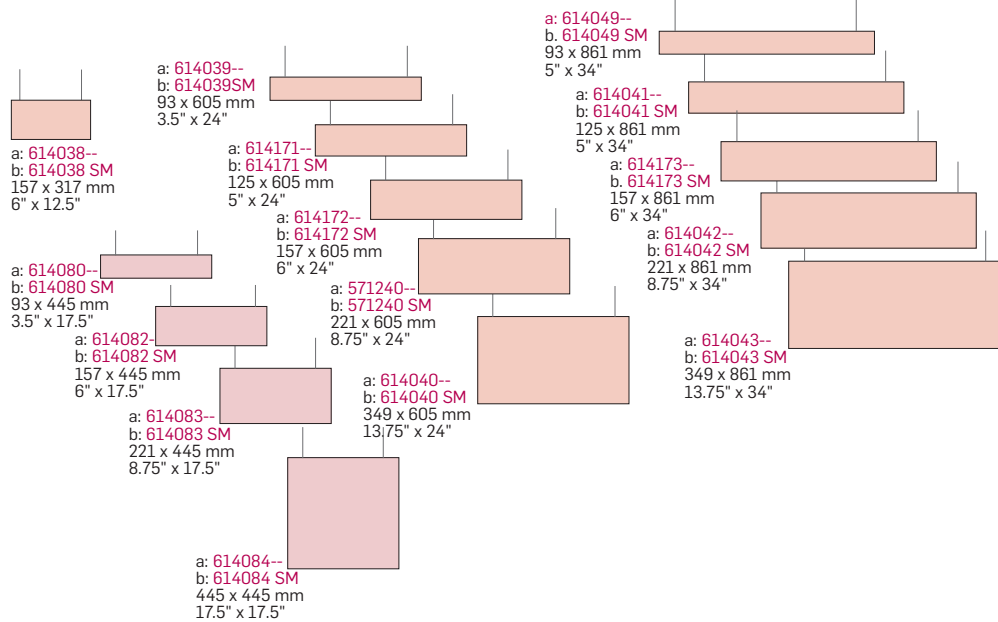

a: = Painted panel
b: = Steel matt finish panel

Suspended sign incl Panels
Frame member
Wall rails & End clips and wire