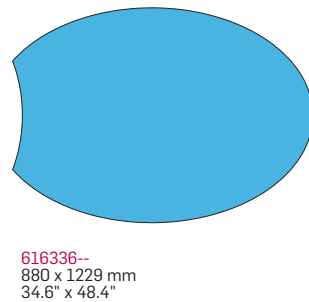

Wall sign
Alu. panel
Foam and clips
Wall clips for screws included