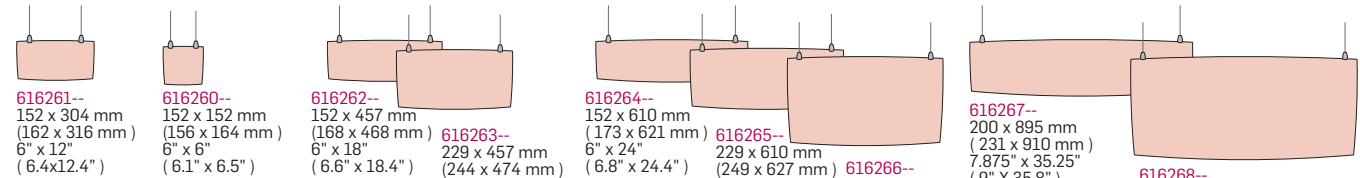

- Paperflex with frame
- Suspended
- Wall
- Projecting

- Paperflex
- Monolith / Floor stand
- Desk sign

616270--
(A3L)
448 x 486 mm
(464 x 521mm)
17.625" x 19.125"
(18.3" x 20.5")

616271--
(A3P)
552 x 343 mm
(564 x 386 mm)
21.75" x 13.5"
(22.2" x 15.2")

616272--
(A4L)
276 x 343 mm
(287 x 364 mm)
10.875" x 13.5"
(11.3" x 14.3")

616273--
(A4P)
381 x 257 mm
(389 x 287 mm)
15" x 10.125"
(15.3" x 11.3")

616274--
(A6L)
133 x 181 mm
(139 x 191 mm)
5.25" x 7.125"
(5.5" x 7.5")

616275--
(A6P)
191 x 133 mm
(195 x 148 mm)
7.5" x 5.25"
(7.7" x 5.8")

616201--
(A8P)
76 x 133 mm
(81 x 139 mm)
3" x 5.25"
(3.2" x 5.5")

616211--
(A8P)
76 x 191 mm
(83 x 196 mm)
3" x 7.5"
(3.3" x 7.7")

616203--
133 x 133 mm
(138 x 144 mm)
5.25" x 5.25"
(5.4" x 5.7")

616213--
133 x 191 mm
(140 x 200 mm)
5.25" x 7.5"
(5.5" x 7.9")

616223--
133 x 304 mm
(144 x 315 mm)
5.25" x 12"
(5.7" x 12.4")

616266--
343 x 610 mm
(364 x 636 mm)
13.5" x 24"
(14.3" x 25")

616267--
200 x 895 mm
(231 x 910 mm)
7.875" x 35.25"
(9" X 35.8")

616268--
390 x 895 mm
(421 x 925 mm)
15.375" x 35.25"
(16.6" x 36.4")

Suspended Sign
Double sided
Plain alu. panel painted
Wire included

616276--
(Tabloid L)
352 x 514 mm
(370 x 542 mm)
13.875" x 20.25"
(14.6" x 21.3")

616277--
(Tabloid P)
543 x 343 mm
(554 x 385 mm)
21.375" x 13.5"
(21.8" x 15.2")

616278--
(Letter L)
267 x 343 mm
(278 x 363 mm)
10.5" x 13.5"
(10.9" x 14.3")

616279--
(Letter P)
362 x 267 mm
(371 x 295 mm)
14.25" x 10.5"
(14.6" x 11.6")

616204--
191 x 133 mm
(195 x 148 mm)
7.5" x 5.25"
(7.7" x 5.8")

616214--
191 x 191 mm
(205x197 mm)
7.5" x 7.5"
(8.1" x 7.8")

616234--
191 x 457 mm
(206 x 471 mm)
7.5" x 18" (8.1" x 18.5")

616244--
191 x 610 mm
(211 x 909 mm)
7.5" x 24" (8.3" x 24.6")

616254--
191 x 895 mm
(221 x 909 mm)
7.5" x 35.25" (8.7" x 35.8")

Alu. panel
Matt paperflex front

616280--
448 x 486 mm
(464 x 521 mm)
17.625" x 19.125"
(18.3" x 20.5")

616281--
552 x 343 mm
(564 x 386 mm)
21.75" x 13.5"
(22.2" x 15.2")

616282--
276 x 343 mm
(287 x 364 mm)
10.875" x 13.5"
(11.3" x 14.3")

616283--
381 x 257 mm
(389 x 287 mm)
15" x 10.125"
(15.3" x 11.3")

616284--
133 x 181 mm
(139 x 191 mm)
5.25" x 7.125"
(5.5" x 7.5")

616286--
352 x 514 mm
(370 x 542 mm)
13.875" x 20.25"
(14.6" x 21.3")

616287--
543 x 343 mm
(554 x 385 mm)
21.375" x 13.5"
(21.8" x 15.2")

616288--
267 x 343 mm
(278 x 363 mm)
10.5" x 13.5"
(10.9" x 14.3")

616289--
362 x 267 mm
(371 x 295 mm)
14.25" x 10.5"
(14.6" x 11.6")

616295--
2019 x 514 mm
(2042 x 675 mm)
79.5" x 20.25"
(80.4" x 26.6")

616296--
76 x 200 mm
(83 x 206 mm)
3" x 7.875"
(3.3" x 8.1")

616298--
152x152
(157x164 mm)
6" x 6"
(6.2" x 6.5")

616299--
152 x 304
(163 x 163 mm)
6" x 12"
(6.4" x 12.4")

616299--
448 x 486 mm
(464 x 521 mm)
17.625" x 19.125"
(18.3" x 20.5")

616299--
448 x 486 mm
(464 x 521 mm)
17.625" x 19.125"
(18.3" x 20.5")

616299--
152 x 304
(163 x 163 mm)
6" x 12"
(6.4" x 12.4")

616299--
152 x 304
(163 x 163 mm)
6" x 12"
(6.4" x 12.4")

616299--
152 x 304
(163 x 163 mm)
6" x 12"
(6.4" x 12.4")

616237--
457 x 457 mm
(472 x 493 mm)
18" x 18" (18.6" x 19.4")

616247--
457 x 610 mm
(478 x 645 mm)
18" x 24" (18.8" x 25.4")

616257--
457 x 895 mm
(488 x 930 mm)
18" x 35.25" (19.2" x 36.6")

616238--
610 x 457 mm
(625 x 505 mm)
24" x 18" (24.6" x 19.9")

616248--
610 x 610 mm
(630 x 657 mm)
24" x 24" (24.8" x 25.9")