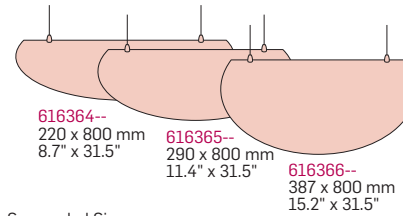

Suspended Sign
Double sided
Alu. panel painted
Wire included

Projecting Sign
Double sided
Alu. panel painted
Wall fitting included