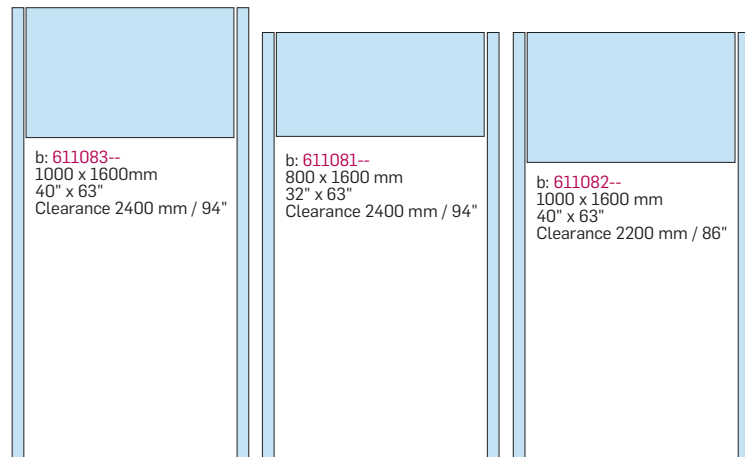

b: 611083--
1000 x 1600mm
40" x 63"
Clearance 2400 mm / 94"

Post and panel Sign
Panel: 1
Post: 2/Ø= 90 mm / 3.5"
Windload A1.

b: 611081--
800 x 1600 mm
32" x 63"
Clearance 2400 mm / 94"

Post and panel Sign
Panel: 1
Post: 2/Ø= 90 mm / 3.5"
Windload A1.

b: 611082--
1000 x 1600 mm
40" x 63"
Clearance 2200 mm / 86"