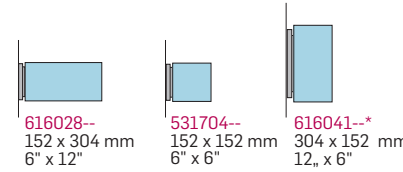

- Paperflex with frame / header
- Suspended
- Wall
- Desk sign
- Projecting
- Paperflex
- Monolith / Floor stand

* New sign types / elements in GSF

Wall Sign Paperflex
Alu. frame
Matt front

Wall Sign Paperflex
Reversible matt/clear front
Paper holder
Black Plastic Grid

Wall Sign Paperflex
Reversible matt/clear front
Paper holder
Grey Plastic Grid

Wall Sign.
Alu panel,
Tabs
Plastic Grid

Projecting Sign
Double sided
Wall fitting included
Alu. panel painted

531926--
2008 x 500 mm
79.06" x 19.69"

Monolith
Tape installed
perm. alu. panels