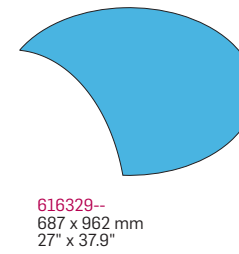

Suspended Sign
Double sided
Alu. panel painted
Wire included

Projecting Sign
Double sided
Alu. panel painted
Wall fitting included

Wall sign
Alu. panel
Foam and clips
Wall clips for screws included