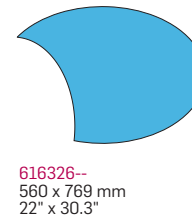

Wall sign
Alu. panel
Foam and clips
Wall clips for screws included