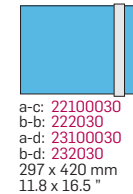

* New sign types / elements in GSF