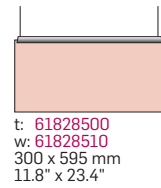

- Paperflex 2 x 3 mm / 0.11" Glass
- Suspended 2 x 4 mm / 0.15" Glass
- Wall 1 x 6 mm / 0.24" Glass
- Desk sign 1 x 6 mm / 0.24" Glass
- Projected sign 2 x 3 mm / 0.11" Glass

t = Transparent (glass on glass)
w = White (White foil between)
c = Incl. topbracket without lock
d = Incl. topbracket with lock

Material	Glass
Colours	-
Bracket and top	27-0075/15 (Dark grey)
Texting of panels	Vinyl