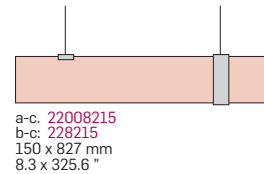

* New sign types / elements in GSF