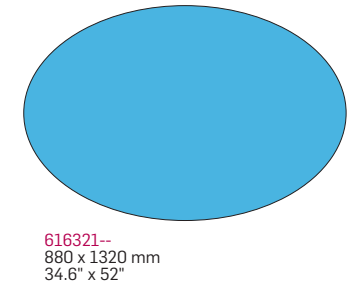

Wall sign
Alu. panel
Foam and clips
Wall clips for screws included