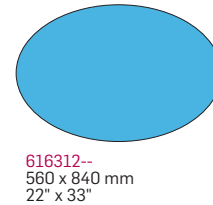

Wall sign
Alu. panel
Foam and clips
Wall clips for screws included