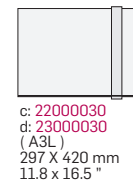

- Paperflex Wall
- Wall
  Glass or alu. wall sign
- Suspended signs
- Desk signs
- Projected signs
- Monolith
- Monolith body
- Panel for monolith

a = Glass panel
b = Aluminium panel
c = Stainless steel vertical
d = Aluminium vertical