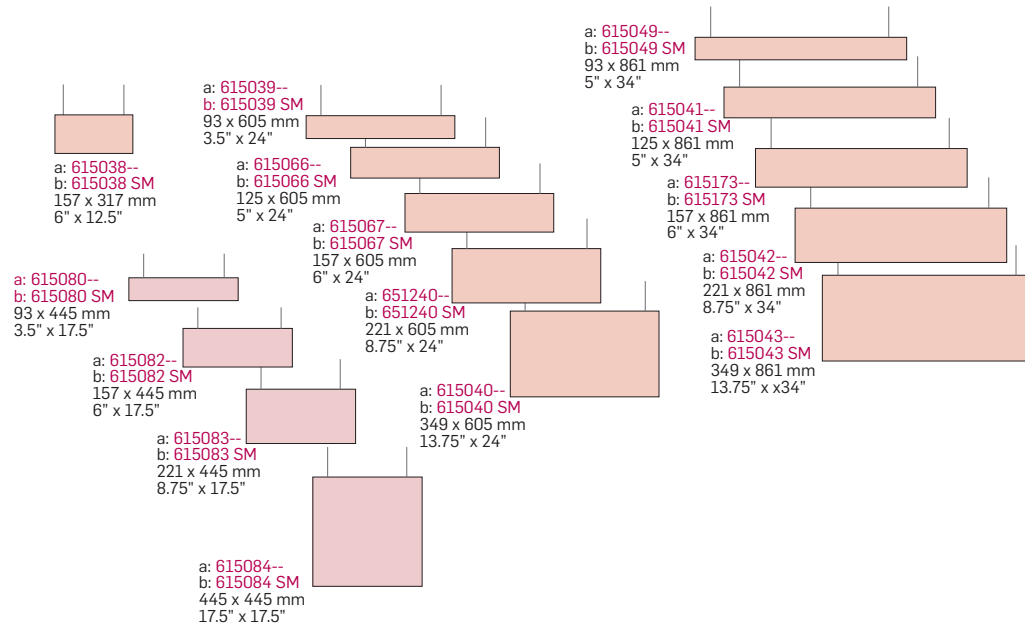

a: = Painted panel
b: = Steel matt finish panel

Suspended sign incl Panels
Frame member, clips
Wall rails & End clips and wire