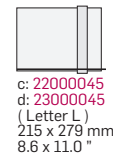

- Paperflex Wall
- Wall
  Glass or alu. wall sign
- Suspended signs
- Desk signs
- Projected signs
- Monolith
- Monolith body
- Panel for monolith

a = Glass panel
b = Aluminium panel
c = Stainless steel vertical
d = Aluminium vertical