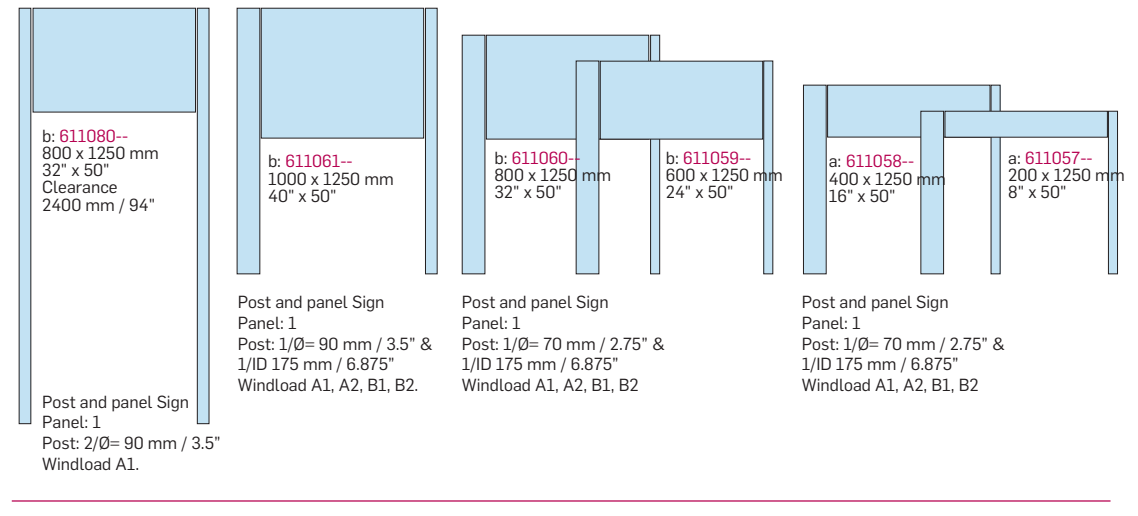

(Height fits 611020-- and 611015--)

Width 1600 mm / 63"

b: **611025--**
 c: **611225--**
 1000 x 1600 mm
 40" x 63"

Post and panel Sign
 Panel: 1
 Post: 2/Ø= 90 mm / 3.5"
 Windload A1, A2, B1, B2.

Post and panel Sign
 Panel: 1
 Post: 2/Ø= 70 mm / 2.75"
 Windload A1, A2, B1, B2

b: 611055--
c: 611255--
800 x 1250 mm
32" x 50"

Post and panel Sign
Panel: 1
Post: 2/Ø= 70 mm / 2.75"
Windload A1, A2, B1, B2

b: 611054--
c: 611254--
600 x 1250 mm
24" x 50"

Post and panel Sign
Panel: 1
Post: 2/Ø= 70 mm / 2.75"
Windload A1, A2, B1, B2.

a: 611069--
c: 611269--
400 x 1250 mm
16" x 50"

a: 611068--
c: 611268--
200 x 1250 mm
8" x 50"

a: 611070--
c: 611270--
160 x 1250 mm
6.3" x 50"

b: 611083--
1000 x 1600mm
40" x 63"
Clearance 2400 mm / 94"

Post and panel Sign
Panel: 1
Post: 2/Ø= 90 mm / 3.5"
Windload A1.

b: 611081--
800 x 1600 mm
32" x 63"
Clearance 2400 mm / 94"

Post and panel Sign
Panel: 1
Post: 2/Ø= 90 mm / 3.5"
Windload A1.

b: 611082--
1000 x 1600 mm
40" x 63"
Clearance 2200 mm / 86"