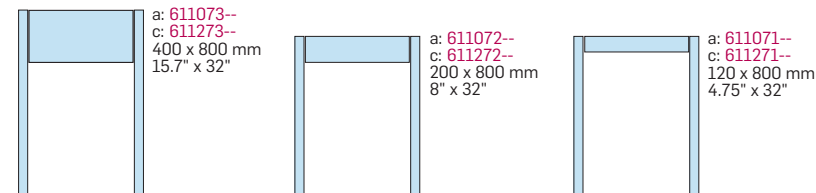

a: 611073--
c: 611273--
400 x 800 mm
15.7" x 32"

Post and panel Sign
Panel: 1
Post: 2/Ø=70 mm / 2.75"
Windload A1, A2, B1 and B2.

a: 611072--
c: 611272--
200 x 800 mm
8" x 32"

a: 611071--
c: 611271--
120 x 800 mm
4.75" x 32"

Material	Aluminium
Colours	All standard colours
Texting of panels	All texting technologies