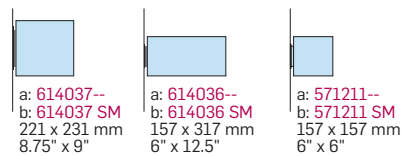

Projecting sign incl Wall fitting
Panels,
Frame member,
Wall rails & End clips.
Installation screws enclosed