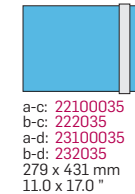

* New sign types / elements in GSF