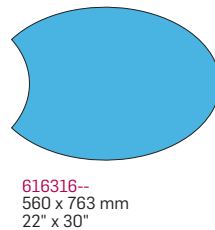

Monolith
Tape installed perm. alu. panels

Material	Aluminium
Colours	All standard colours
Texting of panels	All texting technologies