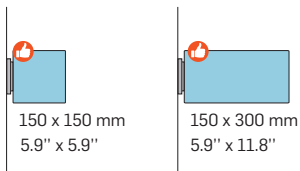

- Wall
- Projecting
- Suspended

For articles numbers please consult the next page

Nice price

The wall panels can be supplied with or without tape

ISO 7010:2011 symbols

Evacuation signs

(arrow sign type D of ISO 3864-3)

Fire equipment signs

Warning signs

Complementary signs

Material	Aluminium
Colours	Predefined
Texting of panels	Print on Panel