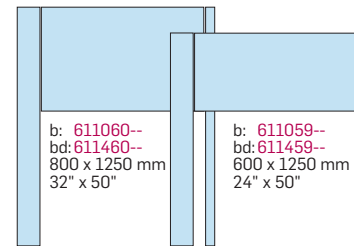

(Height fits 611020-- and 611015--)

Width 1600 mm / 63"

b: **611025--**
 c: **611225--**
 1000 x 1600 mm
 40" x 63"

Post and panel Sign
 Panel: 1
 Post: 2/Ø= 90 mm / 3.5"
 Windload A1, A2, B1, B2.

Post and panel Sign
 Panel: 1
 Post: 2/Ø= 70 mm / 2.75"
 Windload A1, A2, B1, B2

Post and panel Sign
 Panel: 1
 Post: 2/Ø= 70 mm / 2.75"
 Windload A1, A2, B1, B2

b: 611054--
 c: 611254--
 bd: 611454--
 600 x 1250 mm
 24" x 50"

Post and panel Sign
 Panel: 1
 Post: 2/Ø= 70 mm / 2.75"
 Windload A1, A2, B1, B2.

a: 611069--
 c: 611269--
 bd: 611469--
 400 x 1250 mm
 16" x 50"

a: 611068--
 c: 611268--
 bd: 611468--
 200 x 1250 mm
 8" x 50"

b: 611081--
 bd: 611481--
 800 x 1600 mm
 32" x 63"
 Clearance 2400 mm / 94"

Post and panel Sign
 Panel: 1
 Post: 2/Ø= 90 mm / 3.5"
 Windload A1.

b: 611080--
 bd: 611480--
 800 x 1250 mm
 32" x 50"
 Clearance 2400 mm / 94"

Post and panel Sign
 Panel: 1
 Post: 2/Ø= 90 mm / 3.5"
 Windload A1.