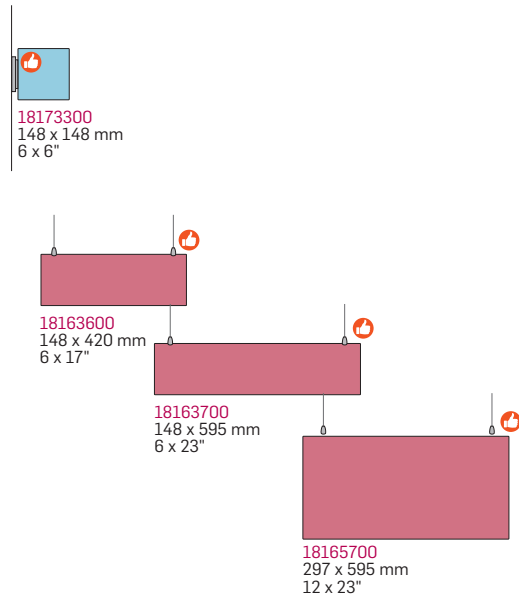

a: = Without tape
b: = With tape

Nice price

Material	ACM plate with white surface Corners rounded (R2)
Colours	Print on Panel
Texting of panels	Print on Panel