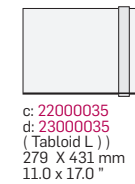

- Paperflex Wall
- Wall
  Glass or alu. wall sign
- Suspended signs
- Desk signs
- Projected signs
- Monolith
- Monolith body
- Panel for monolith

a = Glass panel
b = Aluminium panel
c = Stainless steel vertical
d = Aluminium vertical