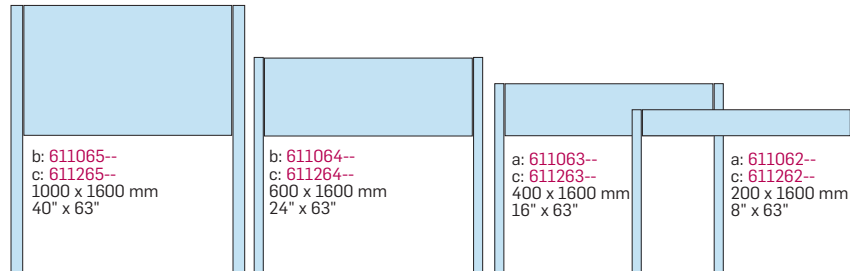

Post and Panel

Nice price

Width 1600 mm / 63"

b: 611065--
c: 611265--
1000 x 1600 mm
40" x 63"

Post and panel Sign
Panel: 1
Post: 2/Ø= 90 mm / 3.5"
Windload A1, A2, B1

b: 611064--
c: 611264--
600 x 1600 mm
24" x 63"

Post and panel Sign
Panel: 1
Post: 2/Ø= 70 mm / 2.75"
Windload A1, A2, B1, B2

a: 611063--
c: 611263--
400 x 1600 mm
16" x 63"

Post and panel Sign
Panel: 1
Post: 2/Ø= 70 mm / 2.75"
Windload A1, A2, B1, B2

a: 611062--
c: 611262--
200 x 1600 mm
8" x 63"

Post and panel Sign
Panel: 1
Post: 2/Ø= 70 mm / 2.75"
Windload A1, A2, B1, B2