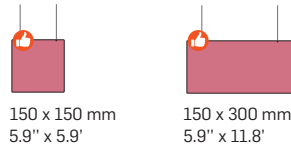

- Wall
- Projecting
- Suspended

For articles numbers please consult the next page

Nice price

The wall panels can be supplied with or without tape

ISO 7010:2011 symbols

Evacuation signs

(arrow sign type D of ISO 3864-3)

Fire equipment signs

Warning signs

Complementary signs

Material	Aluminium
Colours	Predefined
Texting of panels	Print on Panel