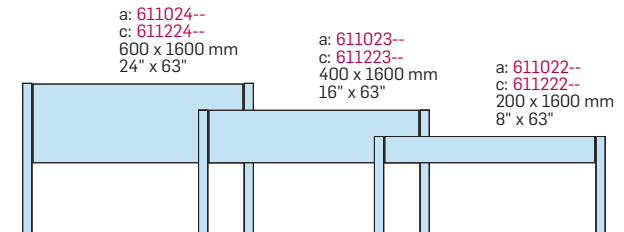

Post and panel Sign
 Panel: 1
 Post: 1/Ø= 90 mm / 3.5" & 1/ID 175 mm / 6.875"
 Windload A1, A2, B1, B2

b: **611016--**
 c: **611216--**
 1000 x 1250 mm
 40" x 50"

Post and panel Sign
 Panel: 1
 Post: 2/Ø= 90 mm / 3.5"
 Windload A1, A2, B1, B2

Post and panel Sign
 Panel: 1
 Post: 1/Ø= 70 mm / 2.75" & 1/ID 175 mm / 6.875"
 Windload A1, A2, B1, B2

Post and panel Sign
 Panel: 1
 Post: 2/Ø= 70 mm / 2.75"
 Windload A1, A2, B1, B2

Totem

a: **621080xx**
 900 x 175 mm
 35" x 6.875"

c: **621081xx**
 900 x 175 mm
 35" x 6.875"
 Digged into ground

a: **621082xx**
 1300 x 250 mm
 51" x 9.875"

c: **621084xx**
 1300 x 250 mm
 51" x 9.875"
 Digged into ground

(Height fits 651518--, 651510--, 611023-- and 611009--)

(Height fits 611020-- and 611015--)

Width 1600 mm / 63"

b: **611025--**
 c: **611225--**
 1000 x 1600 mm
 40" x 63"

Post and panel Sign
 Panel: 1
 Post: 2/Ø= 90 mm / 3.5"
 Windload A1, A2, B1, B2.

Post and panel Sign
 Panel: 1
 Post: 2/Ø= 70 mm / 2.75"
 Windload A1, A2, B1, B2