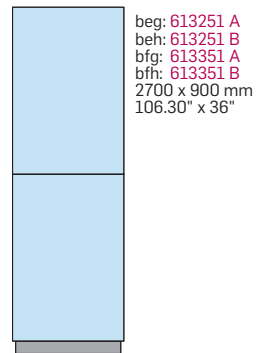

Post and Panel / Monolith

a: = 2 Ground sleeves for concrete
b: = 2 Feet for concrete
e: = Singlesided
f: = Double sided
g: =Standard light area
h: = Maximum light area

Width 900 mm / 36"

Monolith 53 mm / 2.1"
Windload: A1

beg: 613251 A
beh: 613251 B
bfg: 613351 A
bfh: 613351 B
2700 x 900 mm
106.30" x 36"