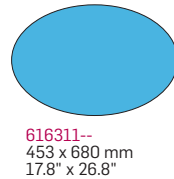

Wall sign
Alu. panel
Foam and clips
Wall clips for screws included