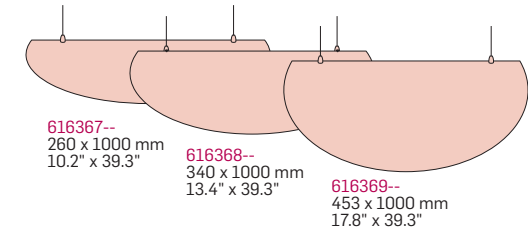

Suspended Sign
Double sided
Alu. panel painted
Wire included

Projecting Sign
Double sided
Alu. panel painted
Wall fitting included