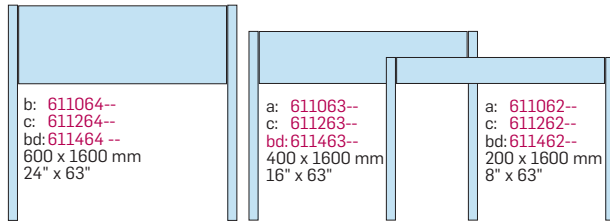

Post and Panel

a: = Ground sleeves
b: = Feet for concrete
c: = Extended posts (app. 900 mm)
d: = Internal illumination

Width 1600 mm / 63"

b: 611064--
c: 611264--
bd: 611464--
600 x 1600 mm
24" x 63"

Post and panel Sign
Panel: 1
Post: 2/Ø= 70 mm / 2.75"
Windload A1, A2, B1, B2

a: 611063--
c: 611263--
bd: 611463--
400 x 1600 mm
16" x 63"

Post and panel Sign
Panel: 1
Post: 2/Ø= 70 mm / 2.75"
Windload A1, A2, B1, B2

a: 611062--
c: 611262--
bd: 611462--
200 x 1600 mm
8" x 63"