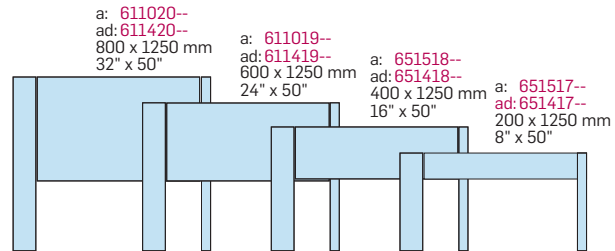

(Height fits 611020-- and 611015--)

Width 1600 mm / 63"

b: **611025--**
 c: **611225--**
 1000 x 1600 mm
 40" x 63"

Post and panel Sign
 Panel: 1
 Post: 2/Ø= 90 mm / 3.5"
 Windload A1, A2, B1, B2.

Post and panel Sign
 Panel: 1
 Post: 2/Ø= 70 mm / 2.75"
 Windload A1, A2, B1, B2

b: 611060--
800 x 1250 mm
32" x 50"

Post and panel Sign
Panel: 1
Post: 1/Ø= 70 mm / 2.75" &
1/ID 175 mm / 6.875"
Windload A1, A2, B1, B2

b: 611059--
600 x 1250 mm
24" x 50"

Post and panel Sign
Panel: 1
Post: 1/Ø= 70 mm / 2.75" &
1/ID 175 mm / 6.875"
Windload A1, A2, B1, B2

a: 611058--
400 x 1250 mm
16" x 50"

a: 611057--
200 x 1250 mm
8" x 50"

Width 800 mm / 32"

a: 611073--
c: 611273--
400 x 800 mm
15.7" x 32"

Post and panel Sign
Panel: 1
Post: 2/Ø=70 mm / 2.75"
Windload A1, A2, B1 and B2.

- a: = Ground sleeves
- b: = Feet for concrete
- c: = Extended posts (app. 900 mm)
- d: = Internal illumination

Width 1250 mm / 50"

Post and panel Sign
 Panel: 1
 Post: 1/Ø= 70 mm / 2.75" & 1/ID 175 mm / 6.875"
 Windload A1, A2, B1, B2