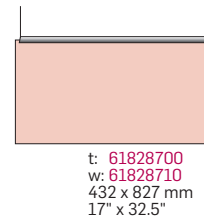

- Paperflex 2 x 3 mm / 0.11" Glass
- Suspended 2 x 4 mm / 0.15" Glass
- Wall 1 x 6 mm / 0.24" Glass
- Desk sign 1 x 6 mm / 0.24" Glass
- Projected sign 2 x 3 mm / 0.11" Glass

t = Transparent (glass on glass)
w = White (White foil between)
c = Incl. topbracket without lock
d = Incl. topbracket with lock

Material	Glass
Colours	-
Bracket and top	27-0075/15 (Dark grey)
Texting of panels	Vinyl