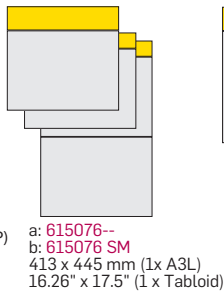

a: 615076--
b: 615076 SM
413 x 445 mm (1x A3L)
16.26" x 17.5" (1 x Tabloid)