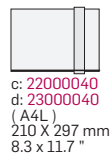

- Paperflex Wall
- Wall
  Glass or alu. wall sign
- Suspended signs
- Desk signs
- Projected signs
- Monolith
- Monolith body
- Panel for monolith

a = Glass panel
b = Aluminium panel
c = Stainless steel vertical
d = Aluminium vertical