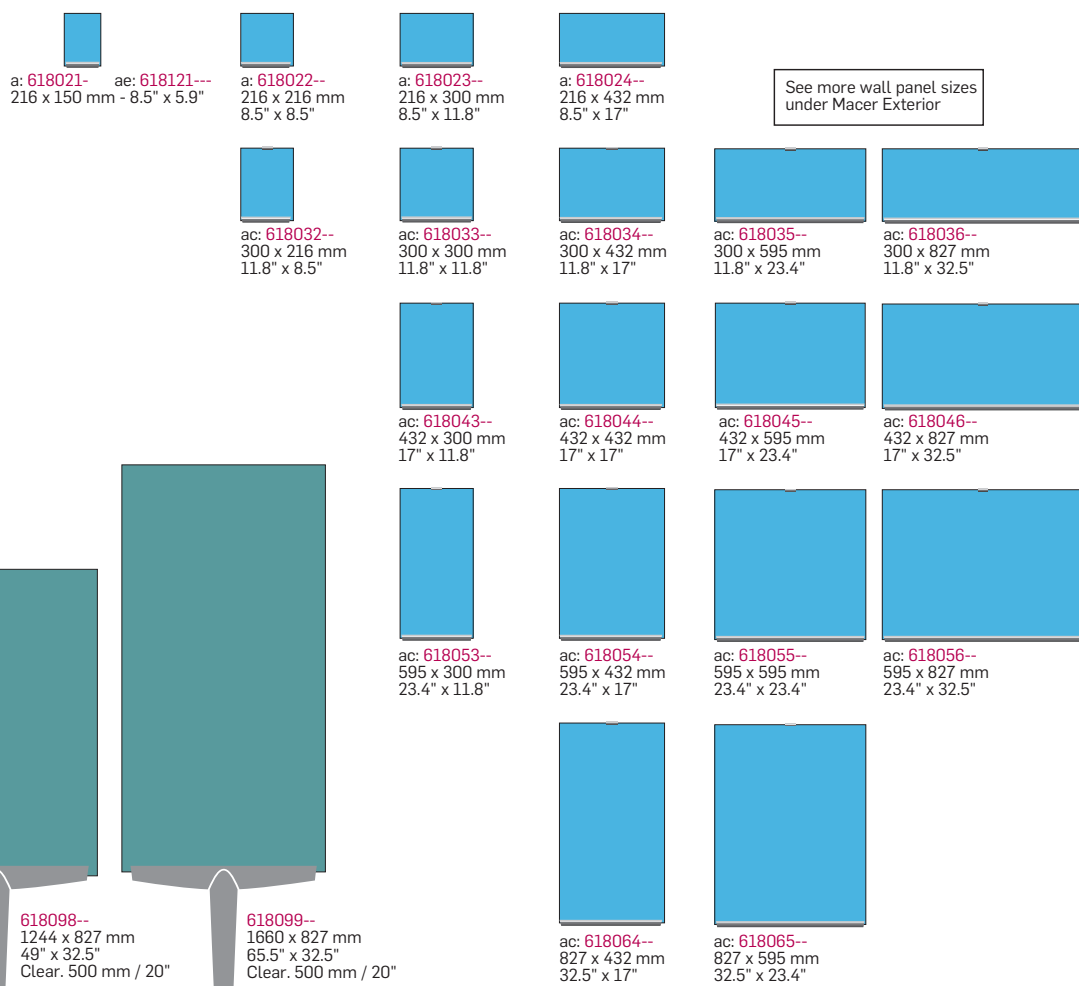

See more wall panel sizes under Macer Exterior