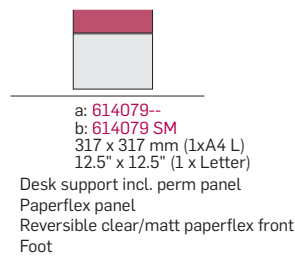

Wall Sign incl perm Panel,
Frame Members,
Wall Rails and End clips

Material	Aluminium
Panels	All standard colours
Fittings	MX15 grey
Texting of panels	All texting technologies