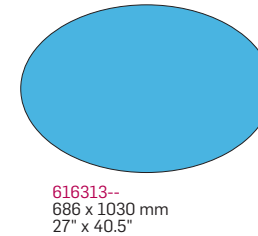

Suspended Sign
Double sided
Alu. panel painted
Wire included

Projecting Sign
Double sided
Alu. panel painted
Wall fitting included

Wall sign
Alu. panel
Foam and clips
Wall clips for screws included