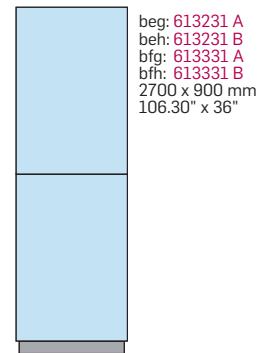

613013--
1050 x 2100 mm
41" x 82"

Material	Aluminium
Panels	All standard colours
Post and Fitting	Grey (MX16)
Texting of panels	All texting technologies.

 Post and Panel / Monolith

a: = 2 Ground sleeves for concrete
 b: = 2 Feet for concrete
 e: = Singlesided
 f: = Double sided
 g: =Standard light area
 h: = Maximum light area

Width 900 mm / 36"

Monolith 53 mm / 2.1"
 Windload: A1

beg: 613251 A
 beh: 613251 B
 bfg: 613351 A
 bfh: 613351 B
 2700 x 900 mm
 106.30" x 36"

Monolith 104 mm / 4.1"
 Windload: A1, A2, B1, B2

beg: 613231 A
 beh: 613231 B
 bfg: 613331 A
 bfh: 613331 B
 2700 x 900 mm
 106.30" x 36"