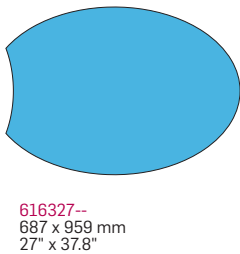

Suspended Sign
Double sided
Alu. panel painted
Wire included

Projecting Sign
Double sided
Alu. panel painted
Wall fitting included

Wall sign
Alu. panel
Foam and clips
Wall clips for screws included