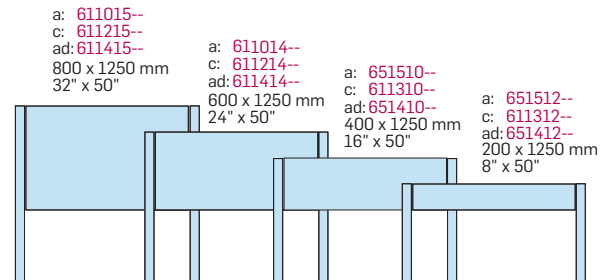

- a: = Ground sleeves
- b: = Feet for concrete
- c: = Extended posts (app. 900 mm)
- d: = Internal illumination

Width 1250 mm / 50"

Post and panel Sign
 Panel: 1
 Post: 1/Ø= 70 mm / 2.75" & 1/ID 175 mm / 6.875"
 Windload A1, A2, B1, B2