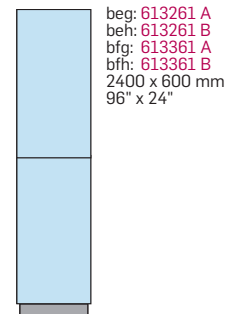

613013--
1050 x 2100 mm
41" x 82"

Material	Aluminium
Panels	All standard colours
Post and Fitting	Grey (MX16)
Texting of panels	All texting technologies.

 Post and Panel / Monolith

a: = 2 Ground sleeves for concrete
 b: = 2 Feet for concrete
 e: = Singlesided
 f: = Double sided
 g: =Standard light area
 h: = Maximum light area

Width 900 mm / 36"

Monolith 53 mm / 2.1"
 Windload: A1

beg: 613251 A
 beh: 613251 B
 bfg: 613351 A
 bfh: 613351 B
 2700 x 900 mm
 106.30" x 36"

Monolith 104 mm / 4.1"
 Windload: A1, A2, B1, B2

beg: 613231 A
 beh: 613231 B
 bfg: 613331 A
 bfh: 613331 B
 2700 x 900 mm
 106.30" x 36"

Width 1200 mm / 48"

Monolith 104 mm / 4.1"
 Windload: A1, A2, B1

beg: 613236 A
 beh: 613236 B
 bfg: 613336 A
 bfh: 613336 B
 3600 x 1200 mm
 141" x 48"

Width 600 mm / 24"

beg: 613261 A
 beh: 613261 B
 bfg: 613361 A
 bfh: 613361 B
 2400 x 600 mm
 96" x 24"