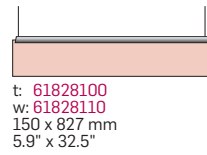

- Paperflex 2 x 3 mm / 0.11" Glass
- Suspended 2 x 4 mm / 0.15" Glass
- Wall 1 x 6 mm / 0.24" Glass
- Desk sign 1 x 6 mm / 0.24" Glass
- Projected sign 2 x 3 mm / 0.11" Glass

t = Transparent (glass on glass)
w = White (White foil between)
c = Incl. topbracket without lock
d = Incl. topbracket with lock

Material	Glass
Colours	-
Bracket and top	27-0075/15 (Dark grey)
Texting of panels	Vinyl