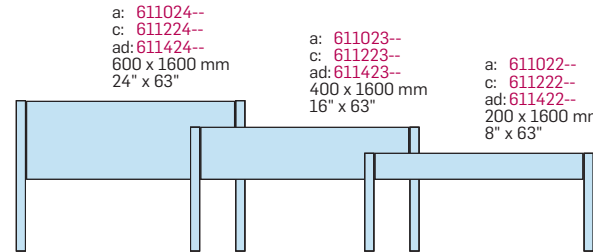

(Height fits 611020-- and 611015--)

Width 1600 mm / 63"

b: **611025--**
 c: **611225--**
 1000 x 1600 mm
 40" x 63"

Post and panel Sign
 Panel: 1
 Post: 2/Ø= 90 mm / 3.5"
 Windload A1, A2, B1, B2.

Post and panel Sign
 Panel: 1
 Post: 2/Ø= 70 mm / 2.75"
 Windload A1, A2, B1, B2

- a: = Ground sleeves
- b: = Feet for concrete
- c: = Extended posts (app. 900 mm)
- d: = Internal illumination

Width 1250 mm / 50"

Post and panel Sign
 Panel: 1
 Post: 1/Ø= 70 mm / 2.75" & 1/ID 175 mm / 6.875"
 Windload A1, A2, B1, B2

Post and panel Sign
 Panel: 1
 Post: 2/Ø= 70 mm / 2.75"
 Windload A1, A2, B1, B2

Width 1600 mm / 63"

Post and panel Sign
 Panel: 1
 Post: 2/Ø= 70 mm / 2.75"
 Windload A1, A2, B1, B2

Material	Aluminium
Colours	All standard colours
Texting of panels	All texting technologies