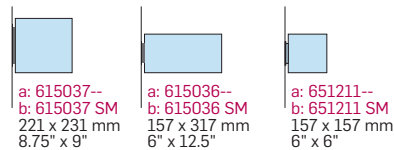

Projecting sign incl Wall fitting
Panels
Frame member, clips
Wall rails & End clips
Installation screws enclosed

Desk support incl. perm panel
Paperflex panel
Reversible clear/matt paperflex front
Frame member, clips, rails
Foot