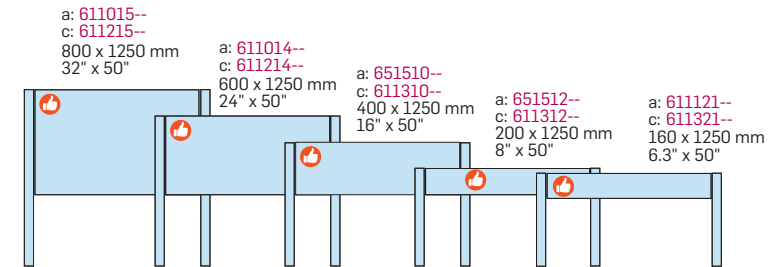

Post and panel Sign
Panel: 1
Post: 2/Ø= 70 mm / 2.75"
Windload A1, A2, B1, B2

Totem

a: **621080xx**
900 x 175 mm
35" x 6.875"

c: **621081xx**
900 x 175 mm
35" x 6.875"
Digged into ground

a: **621082xx**
1300 x 250 mm
51" x 9.875"

c: **621084xx**
1300 x 250 mm
51" x 9.875"
Digged into ground

(Height fits 651518--, 651510--, 611023-- and 611009--)

(Height fits 611020-- and 611015--)

Width 1600 mm / 63"

b: **611025--**
c: **611225--**
1000 x 1600 mm
40" x 63"