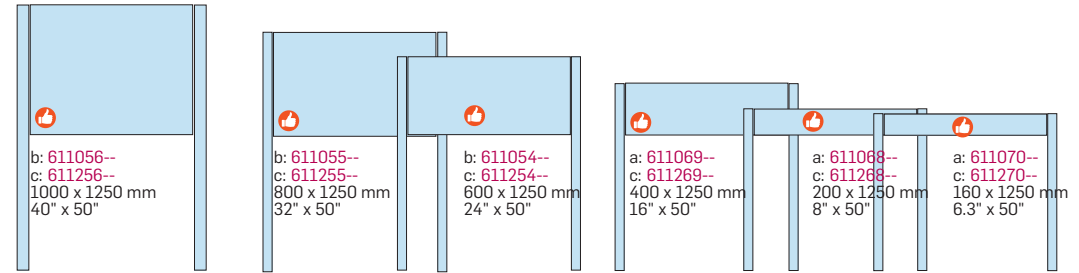

Width 1250 mm / 50"

b: 611056--
c: 611256--
1000 x 1250 mm
40" x 50"

Post and panel Sign
Panel: 1
Post: 2/Ø= 90 mm / 3.5"
Windload A1, A2, B1, B2

b: 611055--
c: 611255--
800 x 1250 mm
32" x 50"

Post and panel Sign
Panel: 1
Post: 2/Ø= 70 mm / 2.75"
Windload A1, A2, B1, B2

b: 611054--
c: 611254--
600 x 1250 mm
24" x 50"

Post and panel Sign
Panel: 1
Post: 2/Ø= 70 mm / 2.75"
Windload A1, A2, B1, B2.

a: 611069--
c: 611269--
400 x 1250 mm
16" x 50"

a: 611068--
c: 611268--
200 x 1250 mm
8" x 50"

a: 611070--
c: 611270--
160 x 1250 mm
6.3" x 50"