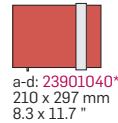

* New sign types / elements in GSF