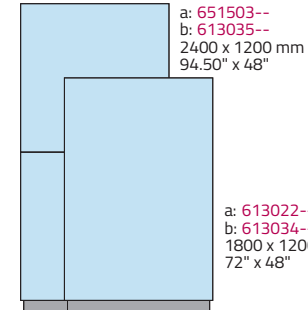

Width 1200 mm / 48"

b: 612026--
3600 x 1200 mm
141" x 48"

Monolith $\varnothing=135$ mm / 5.3"
Windload A1, A2, B1

Monolith, $\varnothing=110$ mm / 4.3"
Windload A1, A2, B1

a: 571503--
b: 612038--
2400 x 1200 mm
94.49" x 48"

Monolith, $\varnothing=90$ mm / 3.5",
Windload A1, A2, B1, B2

Width 2100 mm / 82"

b: 612031--
2100 x 2100 mm
82" x 82"

Monolith, $\varnothing=135$ mm / 5.3",
Windload A1, A2, B1, B2

b: 612030--
1050 x 2100 mm
41" x 82"

a: = 2 Ground sleeves for concrete
b: = 2 Feet for concrete

Width 1500 mm / 60"

Monolith 104 mm / 4.1"
Windload: A1, B1

Monolith 104 mm / 4.1"
Windload: A1, A2, B1, B2

Monolith 53 mm / 2.1"
Windload: A1, A2, B1, B2

Width 1200 mm / 48"

Monolith 104 mm / 4.1"
Windload: A1, A2, B1

Monolith 104 mm / 4.1"
Windload: A1, A2, B1, B2

Monolith 53 mm / 2.1"
▲ 2 Ground Sleeve for concrete
■ 2 Feet for concrete
Windload: A1, A2, B1