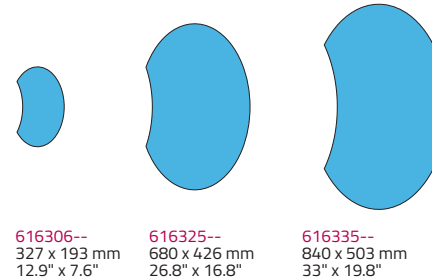

Material	Aluminium
Colours	All standard colours
Texting of panels	All texting technologies