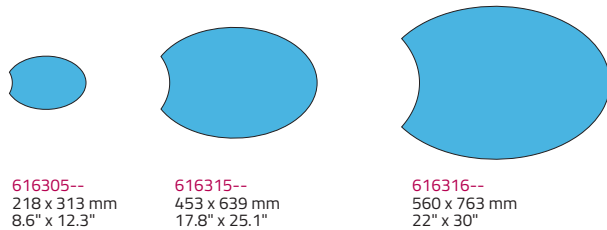

Material	Aluminium
Colours	All standard colours
Texting of panels	All texting technologies