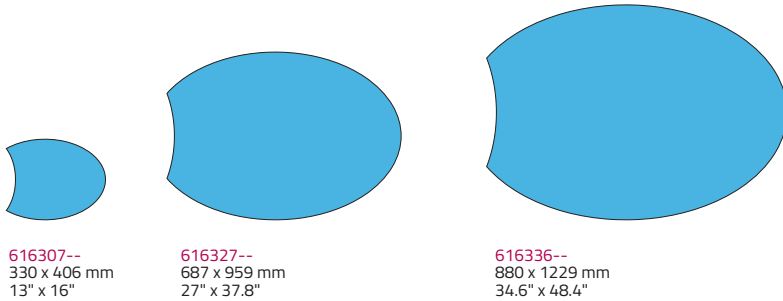

Suspended Sign
Double sided
Alu. panel painted
Wire included

Projecting Sign
Double sided
Alu. panel painted
Wall fitting included

Wall sign
Alu. panel
Foam and clips
Wall clips for screws included