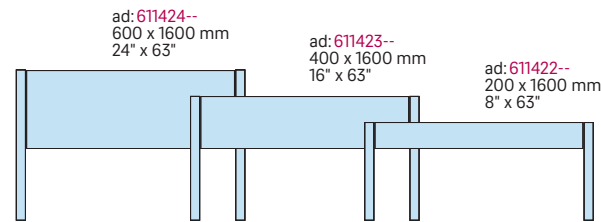

Width 800 mm / 32"

a: 611073--
c: 611273--
400 x 800 mm
15.7" x 32"

Post and panel Sign
Panel: 1
Post: 2/Ø=70 mm/ /2.75"
Windload A1, A2, B1 and B2.

a: 611072--
c: 611272--
200 x 800 mm
8" x 32"

a: 611071--
c: 611271--
120 x 800 mm
4.75" x 32"

Material	Aluminium
Colours	All standard colours
Texting of panels	All texting technologies

Post and Panel / Monolith

a: = Ground sleeves
d: = Internal illumination

Width 1250 mm / 50"

Post and panel Sign
Panel: 1
Post: 1/∅= 70 mm / 2.75" & 1/ID 175 mm / 6.875"
Windload A1, A2, B1, B2

Post and panel Sign
Panel: 1
Post: 2/∅= 70 mm / 2.75"
Windload A1, A2, B1, B2

Width 1600 mm / 63"

Post and panel Sign
Panel: 1
Post: 2/∅= 70 mm / 2.75"
Windload A1, A2, B1, B2

Material	Aluminium
Colours	All standard colours
Texting of panels	All texting technologies