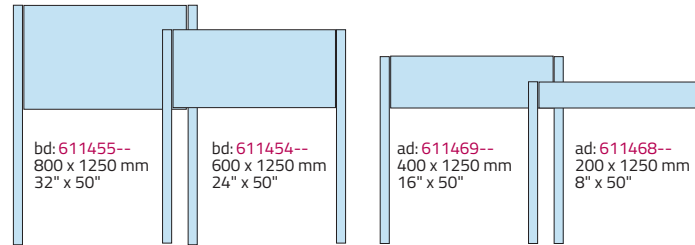

Post and panel Sign
Panel: 1
Post: 2/∅= 70 mm / 2.75"
Windload A1, A2, B1, B2

Width 1600 mm / 63"

Post and panel Sign
Panel: 1
Post: 2/∅= 70 mm / 2.75"
Windload A1, A2, B1, B2

Material	Aluminium
Colours	All standard colours
Texting of panels	All texting technologies

In order to create the correct light area, it is mandatory to use the product templates

Post and Panel

a: = Ground sleeves
 b: = Feet for concrete
 d: = Internal illumination

Width 1600 mm / 63"

Post and panel Sign
 Panel: 1
 Post: 2/∅= 70 mm / 2.75"
 Windload A1, A2, B1, B2

Post and panel Sign
 Panel: 1
 Post: 2/∅= 70 mm / 2.75"
 Windload A1, A2, B1, B2

Post and panel Sign
 Panel: 1
 Post: 2/∅= 90 mm / 3.5"
 Windload A1.

Width 1250 mm / 50"

Post and panel Sign
 Panel: 1
 Post: 2/∅= 70 mm / 2.75"
 Windload A1, A2, B1, B2