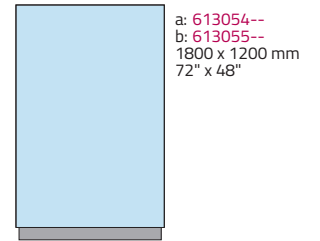

Monolith 53 mm / 2.1"
▲ 2 Ground Sleeve for concrete
■ 2 Feet for concrete
Windload: A1, A2, B1