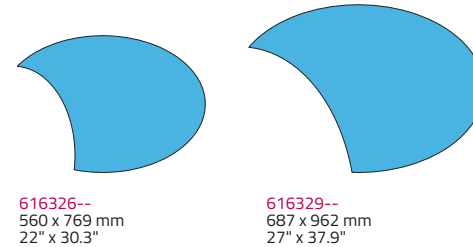

Wall sign
Alu. panel
Foam and clips
Wall clips for screws included