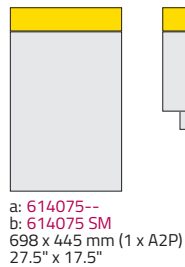

a: 610851--
 b: 610751--
 c: 610651--

2000 x 600 mm
 78.7" x 23.62"

- Paperflex with header
- Desk sign
- Monolith / Floor stand
- Paperflex

a: = Painted panel
b: = Steel matt finish panel

Please refer to the product handbook for exact measurements.

a: 614075--
b: 614075 SM
698 x 445 mm (1 x A2P)
27.5" x 17.5"

a: 614076--
b: 614076 SM
413 x 445 mm (1 x A3L)
16.26" x 17.5" (1 x Tabloid)

a: 571212--
b: 571212 SM
381 x 445 mm (1 x A3L)
15" x 17.5" (1 x Tabloid)