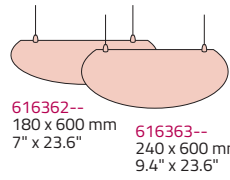

- Suspended
- Monolith
- Wall
- Projecting

Suspended Sign
Double sided
Alu. panel painted
Wire included