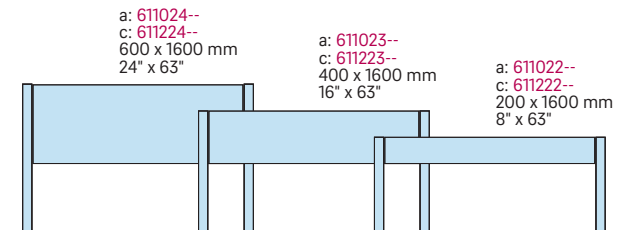

Width 1250 mm / 50"

b: 611021--
 1000 x 1250 mm
 40" x 50"

Post and panel Sign
 Panel: 1
 Post: 1/∅= 90 mm / 3.5" & 1/ID 175 mm / 6.875"
 Windload A1, A2, B1, B2

b: 611016--
 c: 611216--
 1000 x 1250 mm
 40" x 50"

Post and panel Sign
 Panel: 1
 Post: 2/∅= 90 mm / 3.5"
 Windload A1, A2, B1, B2

Post and panel Sign
 Panel: 1
 Post: 1/∅= 70 mm / 2.75" & 1/ID 175 mm / 6.875"
 Windload A1, A2, B1, B2

Post and panel Sign
 Panel: 1
 Post: 2/∅= 70 mm / 2.75"
 Windload A1, A2, B1, B2

Width 1600 mm / 63"

b: 611025--
 c: 611225--
 1000 x 1600 mm
 40" x 63"

Post and panel Sign
 Panel: 1
 Post: 2/∅= 90 mm / 3.5"
 Windload A1, A2, B1, B2.

Post and panel Sign
 Panel: 1
 Post: 2/∅= 70 mm / 2.75"
 Windload A1, A2, B1, B2