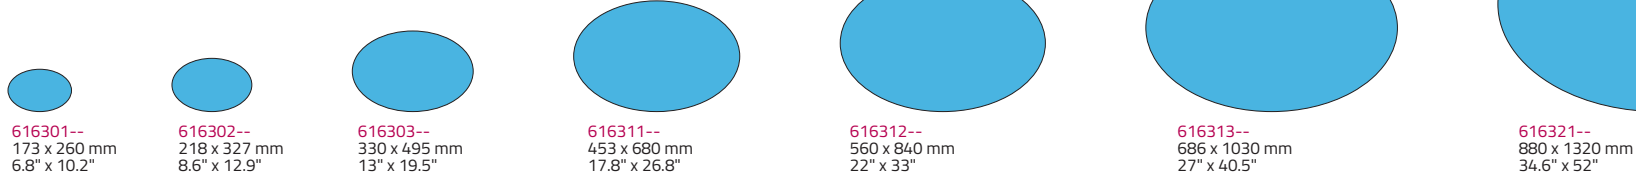

Suspended Sign
Double sided
Alu. panel painted
Wire included

Projecting Sign
Double sided
Alu. panel painted
Wall fitting included

Wall sign
Alu. panel
Foam and clips
Wall clips for screws included