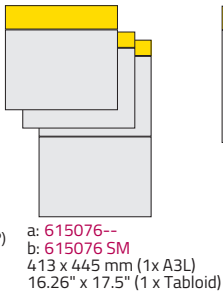

a: = Painted panel
b: = Steel matt finish panel

Please refer to the product handbook for exact measurements.

a: 615075--
b: 615075 SM
698 x 445 mm (1 x A2P)
27.5" x 17.5"

a: 615076--
b: 615076 SM
413 x 445 mm (1x A3L)
16.26" x 17.5" (1 x Tabloid)