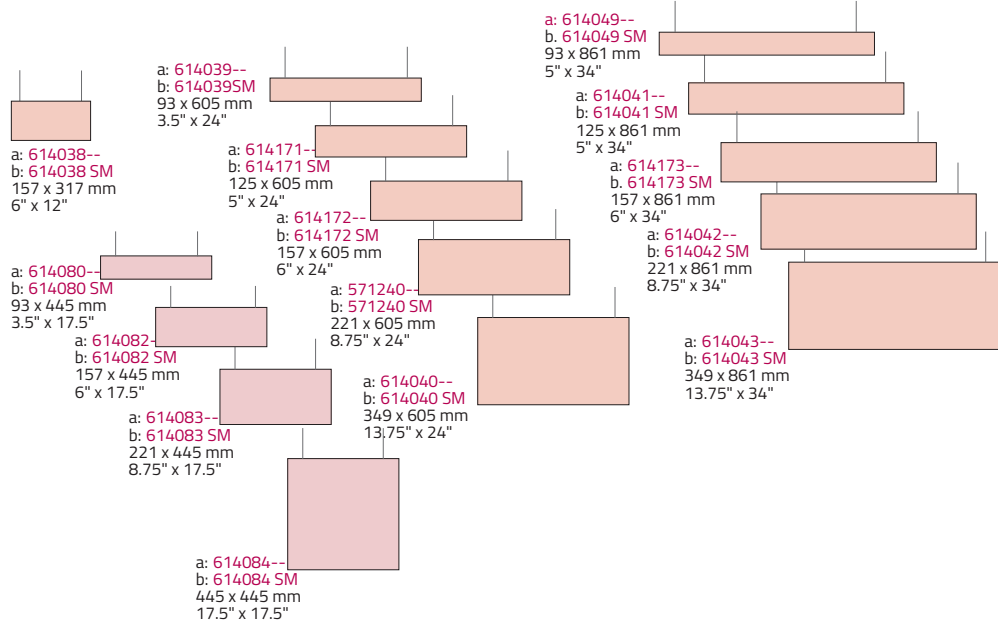

a: = Painted panel
b: = Steel matt finish panel

Please refer to the product handbook for exact measurements.

Suspended sign incl Panels
Frame member
Wall rails & End clips and wire