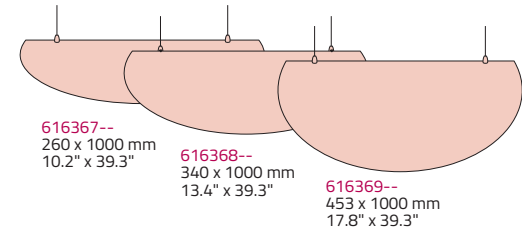

- Suspended
- Monolith
- Wall
- Projecting