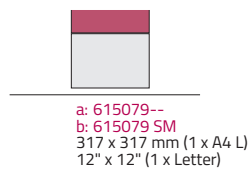

Desk support incl. perm panel
Paperflex panel
Reversible clear/matt paperflex front
Frame member, clips, rails
Foot