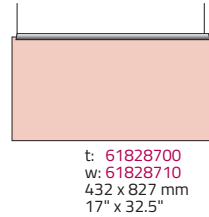

- Paperflex 2 x 3 mm / 0.11" Glass
- Suspended 2 x 4 mm / 0.15" Glass
- Wall 1 x 6 mm / 0.24" Glass
- Desk sign 1 x 6 mm / 0.24" Glass
- Projected sign 2 x 3 mm / 0.11" Glass

t = Transparent (glass on glass)
w = White (White foil between)
c = Incl. topbracket