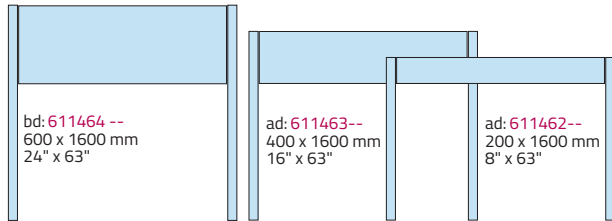

Post and Panel

a: = Ground sleeves
b: = Feet for concrete
d: = Internal illumination

Width 1600 mm / 63"

Post and panel Sign
Panel: 1
Post: 2/∅= 70 mm / 2.75"
Windload A1, A2, B1, B2

Post and panel Sign
Panel: 1
Post: 2/∅= 70 mm / 2.75"
Windload A1, A2, B1, B2