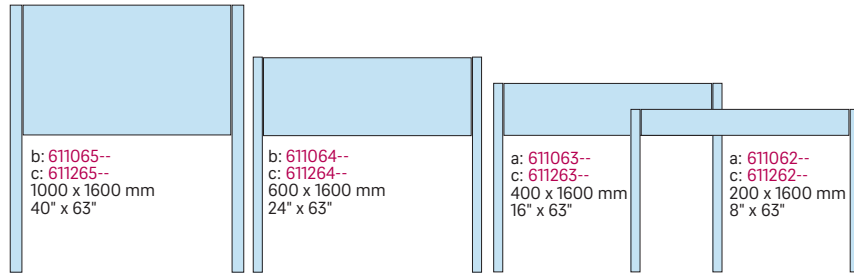

Post and Panel

Width 1600 mm / 63"

b: 611065--
c: 611265--
1000 x 1600 mm
40" x 63"

Post and panel Sign
Panel: 1
Post: 2/Ø= 90 mm / 3.5"
Windload A1, A2, B1

b: 611064--
c: 611264--
600 x 1600 mm
24" x 63"

Post and panel Sign
Panel: 1
Post: 2/Ø= 70 mm / 2.75"
Windload A1, A2, B1, B2

a: 611063--
c: 611263--
400 x 1600 mm
16" x 63"

Post and panel Sign
Panel: 1
Post: 2/Ø= 70 mm / 2.75"
Windload A1, A2, B1, B2

a: 611062--
c: 611262--
200 x 1600 mm
8" x 63"

Post and panel Sign
Panel: 1
Post: 2/Ø= 70 mm / 2.75"
Windload A1, A2, B1, B2