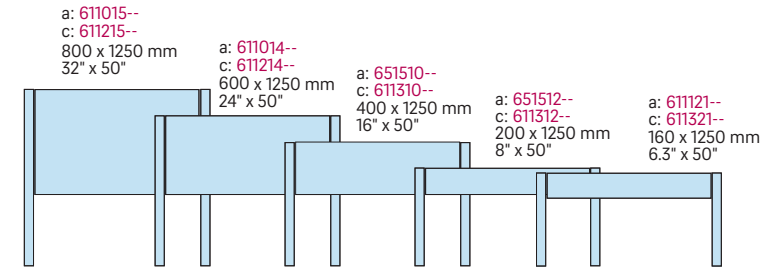

c: 621084xx
 1300 x 250 mm
 51" x 9.875"
 Digged into ground

(Height fits 651518-- , 651510-- , 611023-- and 611009--)

(Height fits 611020-- and 611015--)

Material	Aluminium
Colours	All standard colours
Texting of panels	All texting technologies - except for ID-posts where only vinyl and ECO-print is possible.

Width 1250 mm / 50"

b: 611021--
 1000 x 1250 mm
 40" x 50"

Post and panel Sign
 Panel: 1
 Post: 1/∅= 90 mm / 3.5" & 1/ID 175 mm / 6.875"
 Windload A1, A2, B1, B2

b: 611016--
 c: 611216--
 1000 x 1250 mm
 40" x 50"

Post and panel Sign
 Panel: 1
 Post: 2/∅= 90 mm / 3.5"
 Windload A1, A2, B1, B2

Post and panel Sign
 Panel: 1
 Post: 1/∅= 70 mm / 2.75" & 1/ID 175 mm / 6.875"
 Windload A1, A2, B1, B2

Post and panel Sign
 Panel: 1
 Post: 2/∅= 70 mm / 2.75"
 Windload A1, A2, B1, B2

Width 1600 mm / 63"

b: 611025--
 c: 611225--
 1000 x 1600 mm
 40" x 63"

Post and panel Sign
 Panel: 1
 Post: 2/∅= 90 mm / 3.5"
 Windload A1, A2, B1, B2.

Post and panel Sign
 Panel: 1
 Post: 2/∅= 70 mm / 2.75"
 Windload A1, A2, B1, B2