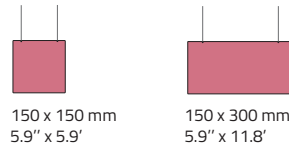

For articles numbers please consult the next page

The wall panels can be supplied with or without tape

ISO 7010:2011 symbols

Evacuation signs

(arrow sign type D of ISO 3864-3)

Fire equipment signs

Warning signs

Complementary signs

Material	Aluminium
Colours	Predefined
Texting of panels	Print on Panel