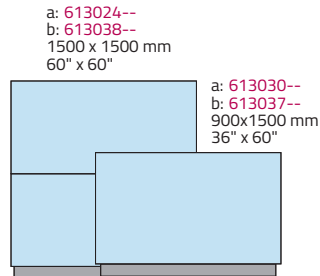

a: = 2 Ground sleeves for concrete
b: = 2 Feet for concrete

Width 1500 mm / 60"

Monolith 104 mm / 4.1"
Windload: A1, B1

Monolith 104 mm / 4.1"
Windload: A1, A2, B1, B2

Monolith 53 mm / 2.1"
Windload: A1, A2, B1, B2