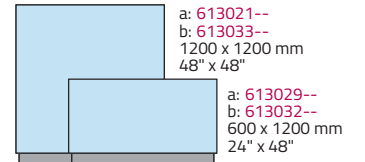

Width 1200 mm / 48"

Monolith 104 mm / 4.1"
Windload: A1, A2, B1

Monolith 104 mm / 4.1"
Windload: A1, A2, B1, B2

Monolith 53 mm / 2.1"
▲ 2 Ground Sleeve for concrete
■ 2 Feet for concrete
Windload: A1, A2, B1