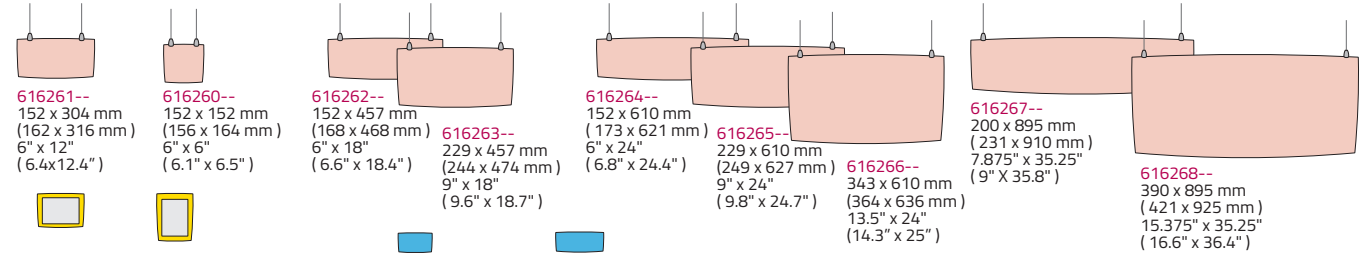

- Paperflex with frame
- Suspended
- Wall
- Projecting
- Paperflex
- Monolith / Floor stand
- Desk sign