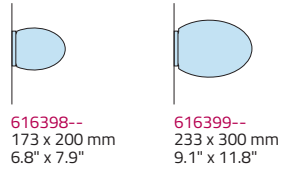

Projecting Sign
Double sided
Alu. panel painted
Wall fitting included