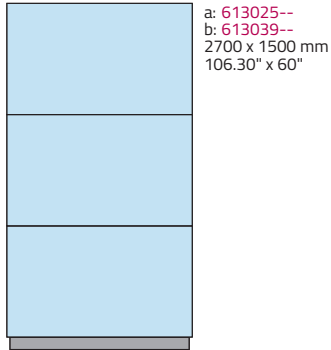

a: = 2 Ground sleeves for concrete
b: = 2 Feet for concrete

Width 1500 mm / 60"

Monolith 104 mm / 4.1"
Windload: A1, B1

Monolith 104 mm / 4.1"
Windload: A1, A2, B1, B2

Monolith 53 mm / 2.1"
Windload: A1, A2, B1, B2