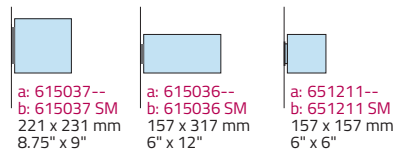

Projecting sign incl Wall fitting
Panels
Frame member, clips
Wall rails & End clips
Installation screws enclosed