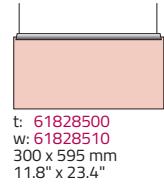

- Paperflex 2 x 3 mm / 0.11" Glass
- Suspended 2 x 4 mm / 0.15" Glass
- Wall 1 x 6 mm / 0.24" Glass
- Desk sign 1 x 6 mm / 0.24" Glass
- Projected sign 2 x 3 mm / 0.11" Glass