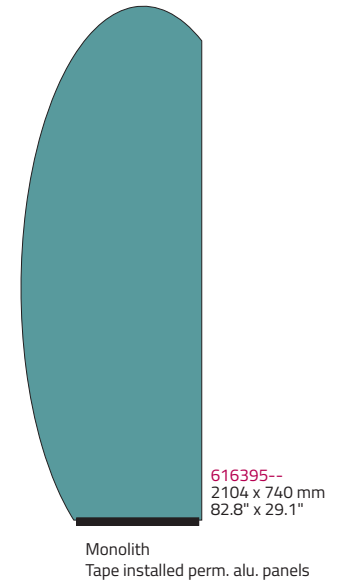

Material	Aluminium
Colours	All standard colours
Texting of panels	All texting technologies