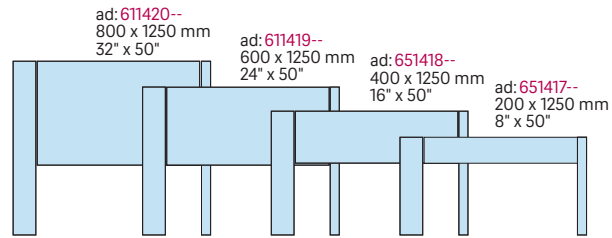

Post and panel Sign
Panel: 1
Post: 1/Ø= 90 mm / 3.5" &
1/ID 175 mm / 6.875"
Windload A1, A2, B1, B2.

b: 611060--
800 x 1250 mm
32" x 50"

Post and panel Sign
Panel: 1
Post: 1/Ø= 70 mm / 2.75" &
1/ID 175 mm / 6.875"
Windload A1, A2, B1, B2

b: 611059--
600 x 1250 mm
24" x 50"

a: 611058--
400 x 1250 mm
16" x 50"

Post and panel Sign
Panel: 1
Post: 1/Ø= 70 mm / 2.75" &
1/ID 175 mm / 6.875"
Windload A1, A2, B1, B2

a: 611057--
200 x 1250 mm
8" x 50"

Width 800 mm / 32"

a: 611073--
c: 611273--
400 x 800 mm
15.7" x 32"

Post and panel Sign
Panel: 1
Post: 2/Ø=70 mm/ /2.75"
Windload A1, A2, B1 and B2.

a: 611072--
c: 611272--
200 x 800 mm
8" x 32"

a: 611071--
c: 611271--
120 x 800 mm
4.75" x 32"

Material	Aluminium
Colours	All standard colours
Texting of panels	All texting technologies

Post and Panel / Monolith

a: = Ground sleeves
d: = Internal illumination

Width 1250 mm / 50"

Post and panel Sign
Panel: 1
Post: 1/∅= 70 mm / 2.75" & 1/ID 175 mm / 6.875"
Windload A1, A2, B1, B2