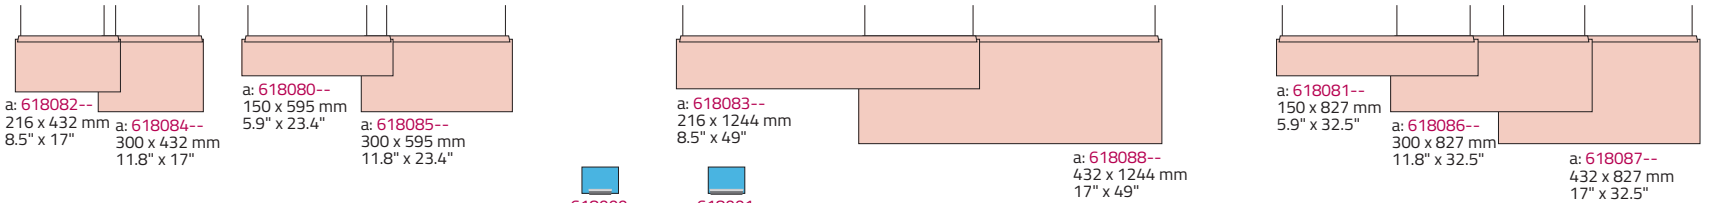

- Paperflex
- Suspended
- Wall
- Desk sign
- Freestanding interior sign
- Projected sign

a = Aluminium panel
c = Incl. topbracket
e = Holder in plastic

See more wall panel sizes under Macer Exterior