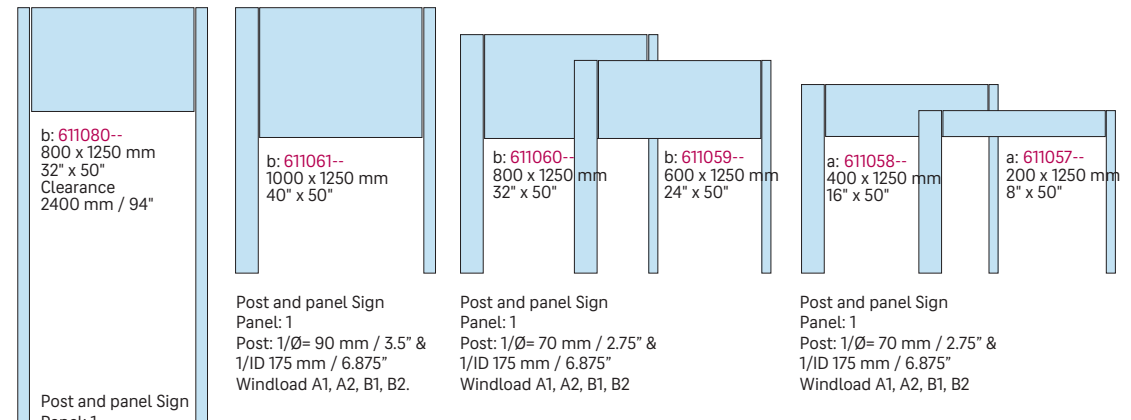

b: 611080--
800 x 1250 mm
32" x 50"
Clearance
2400 mm / 94"

Post and panel Sign
Panel: 1
Post: 2/Ø= 90 mm / 3.5"
Windload A1.

b: 611061--
1000 x 1250 mm
40" x 50"

Post and panel Sign
Panel: 1
Post: 1/Ø= 90 mm / 3.5" &
1/ID 175 mm / 6.875"
Windload A1, A2, B1, B2.

b: 611060--
800 x 1250 mm
32" x 50"

Post and panel Sign
Panel: 1
Post: 1/Ø= 70 mm / 2.75" &
1/ID 175 mm / 6.875"
Windload A1, A2, B1, B2

b: 611059--
600 x 1250 mm
24" x 50"

a: 611058--
400 x 1250 mm
16" x 50"

Post and panel Sign
Panel: 1
Post: 1/Ø= 70 mm / 2.75" &
1/ID 175 mm / 6.875"
Windload A1, A2, B1, B2

a: 611057--
200 x 1250 mm
8" x 50"