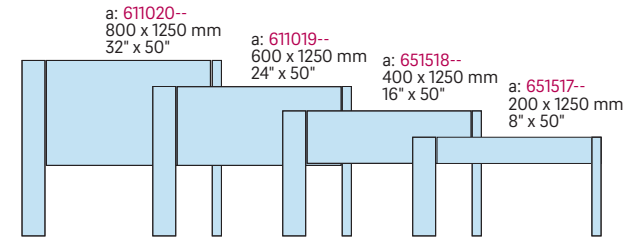

Width 1250 mm / 50"

b: 611021--
 1000 x 1250 mm
 40" x 50"

Post and panel Sign
 Panel: 1
 Post: 1/∅= 90 mm / 3.5" & 1/ID 175 mm / 6.875"
 Windload A1, A2, B1, B2

b: 611016--
 c: 611216--
 1000 x 1250 mm
 40" x 50"

Post and panel Sign
 Panel: 1
 Post: 2/∅= 90 mm / 3.5"
 Windload A1, A2, B1, B2

Post and panel Sign
 Panel: 1
 Post: 1/∅= 70 mm / 2.75" & 1/ID 175 mm / 6.875"
 Windload A1, A2, B1, B2

Post and panel Sign
 Panel: 1
 Post: 2/∅= 70 mm / 2.75"
 Windload A1, A2, B1, B2