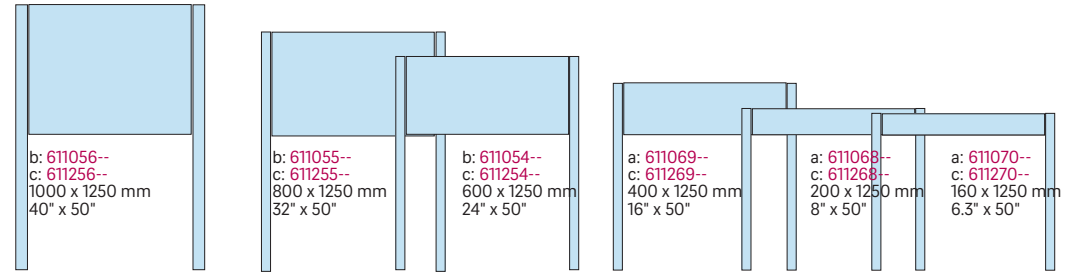

Width 1250 mm / 50"

b: 611056--
c: 611256--
1000 x 1250 mm
40" x 50"

Post and panel Sign
Panel: 1
Post: 2/Ø= 90 mm / 3.5"
Windload A1, A2, B1, B2

b: 611055--
c: 611255--
800 x 1250 mm
32" x 50"

Post and panel Sign
Panel: 1
Post: 2/Ø= 70 mm / 2.75"
Windload A1, A2, B1, B2

b: 611054--
c: 611254--
600 x 1250 mm
24" x 50"

Post and panel Sign
Panel: 1
Post: 2/Ø= 70 mm / 2.75"
Windload A1, A2, B1, B2.

a: 611069--
c: 611269--
400 x 1250 mm
16" x 50"

a: 611068--
c: 611268--
200 x 1250 mm
8" x 50"

a: 611070--
c: 611270--
160 x 1250 mm
6.3" x 50"