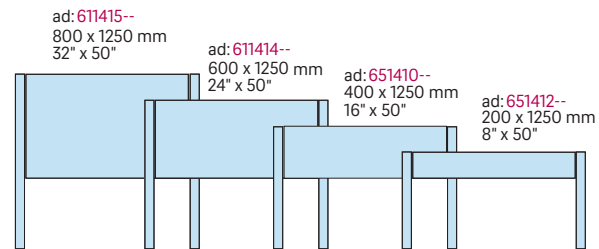

Post and panel Sign
Panel: 1
Post: 1/Ø= 90 mm / 3.5" &
1/ID 175 mm / 6.875"
Windload A1, A2, B1, B2.

b: 611060--
800 x 1250 mm
32" x 50"

Post and panel Sign
Panel: 1
Post: 1/Ø= 70 mm / 2.75" &
1/ID 175 mm / 6.875"
Windload A1, A2, B1, B2

Width 800 mm / 32"

a: 611073--
c: 611273--
400 x 800 mm
15.7" x 32"

Post and panel Sign
Panel: 1
Post: 2/Ø=70 mm/ /2.75"
Windload A1, A2, B1 and B2.

a: 611072--
c: 611272--
200 x 800 mm
8" x 32"

a: 611071--
c: 611271--
120 x 800 mm
4.75" x 32"

Material	Aluminium
Colours	All standard colours
Texting of panels	All texting technologies

Post and Panel / Monolith

a: = Ground sleeves
d: = Internal illumination

Width 1250 mm / 50"

Post and panel Sign
Panel: 1
Post: 1/∅= 70 mm / 2.75" & 1/ID 175 mm / 6.875"
Windload A1, A2, B1, B2

Post and panel Sign
Panel: 1
Post: 2/∅= 70 mm / 2.75"
Windload A1, A2, B1, B2

Width 1600 mm / 63"

Post and panel Sign
Panel: 1
Post: 2/∅= 70 mm / 2.75"
Windload A1, A2, B1, B2

Material	Aluminium
Colours	All standard colours
Texting of panels	All texting technologies