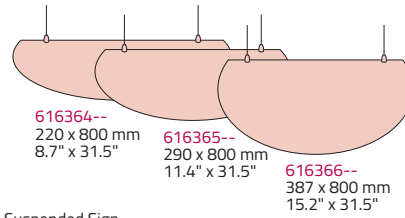

- Suspended
- Monolith
- Wall
- Projecting

Suspended Sign
Double sided
Alu. panel painted
Wire included