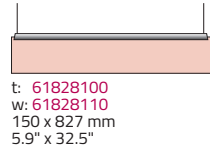

- Paperflex 2 x 3 mm / 0.11" Glass
- Suspended 2 x 4 mm / 0.15" Glass
- Wall 1 x 6 mm / 0.24" Glass
- Desk sign 1 x 6 mm / 0.24" Glass
- Projected sign 2 x 3 mm / 0.11" Glass