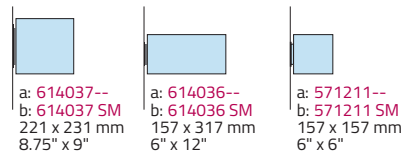

Projecting sign incl Wall fitting
Panels,
Frame member,
Wall rails & End clips.
Installation screws enclosed