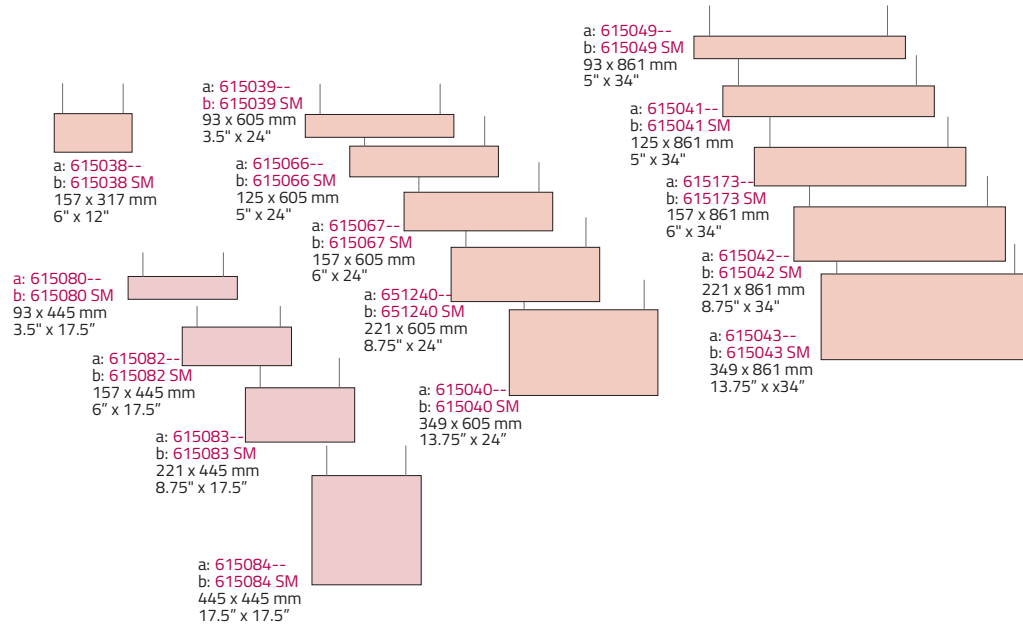

a: = Painted panel
b: = Steel matt finish panel
Please refer to the product handbook for exact measurements.

Suspended sign incl Panels
Frame member, clips
Wall rails & End clips and wire