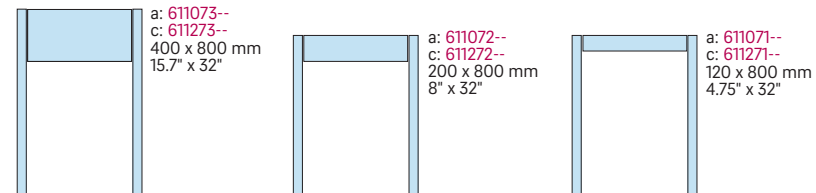

Width 800 mm / 32"

a: 611073--
c: 611273--
400 x 800 mm
15.7" x 32"

Post and panel Sign
Panel: 1
Post: 2/Ø=70 mm/ /2.75"
Windload A1, A2, B1 and B2.

a: 611072--
c: 611272--
200 x 800 mm
8" x 32"

a: 611071--
c: 611271--
120 x 800 mm
4.75" x 32"

Material	Aluminium
Colours	All standard colours
Texting of panels	All texting technologies