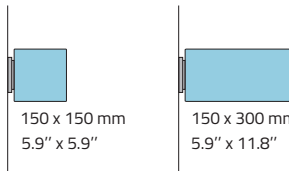

For articles numbers please consult the next page

The wall panels can be supplied with or without tape

ISO 7010:2011 symbols

Evacuation signs

(arrow sign type D of ISO 3864-3)

Fire equipment signs

Warning signs

Complementary signs

Material	Aluminium
Colours	Predefined
Texting of panels	Print on Panel