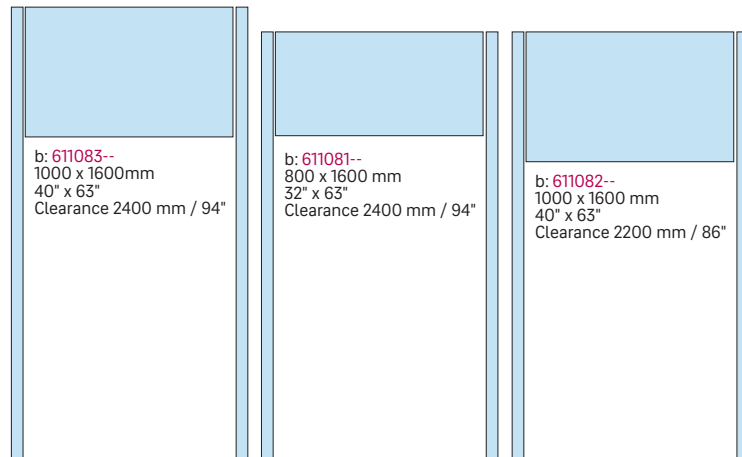

b: 611083--
1000 x 1600mm
40" x 63"
Clearance 2400 mm / 94"

Post and panel Sign
Panel: 1
Post: 2/Ø= 90 mm / 3.5"
Windload A1.

b: 611081--
800 x 1600 mm
32" x 63"
Clearance 2400 mm / 94"

Post and panel Sign
Panel: 1
Post: 2/Ø= 90 mm / 3.5"
Windload A1.

b: 611082--
1000 x 1600 mm
40" x 63"
Clearance 2200 mm / 86"

Post and panel Sign
Panel: 1
Post: 2/Ø= 70 mm / 2.75" &
1/ID 175 mm / 6.875"
Windload A1, A2, B1, B2