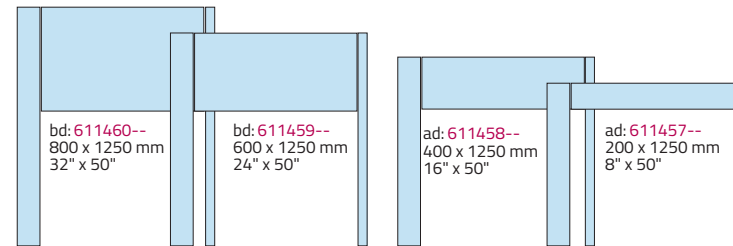

Post and panel Sign
 Panel: 1
 Post: 2/∅= 70 mm / 2.75"
 Windload A1, A2, B1, B2

Post and panel Sign
 Panel: 1
 Post: 2/∅= 90 mm / 3.5"
 Windload A1.

Width 1250 mm / 50"

Post and panel Sign
 Panel: 1
 Post: 2/∅= 70 mm / 2.75"
 Windload A1, A2, B1, B2

Post and panel Sign
 Panel: 1
 Post: 2/∅= 70 mm / 2.75"
 Windload A1, A2, B1, B2.

Post and panel Sign
 Panel: 1
 Post: 2/∅= 90 mm / 3.5"
 Windload A1.

Post and panel Sign
 Panel: 1
 Post: 1/∅= 70 mm / 2.75" &
 1/ID 175 mm / 6.875"
 Windload A1, A2, B1, B2