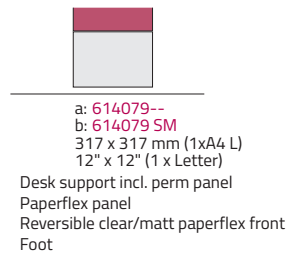

a: = Painted panel
b: = Steel matt finish panel

Please refer to the product handbook for exact measurements.

Suspended sign incl Panels
Frame member
Wall rails & End clips and wire

Projecting sign incl Wall fitting
Panels,
Frame member,
Wall rails & End clips.
Installation screws enclosed